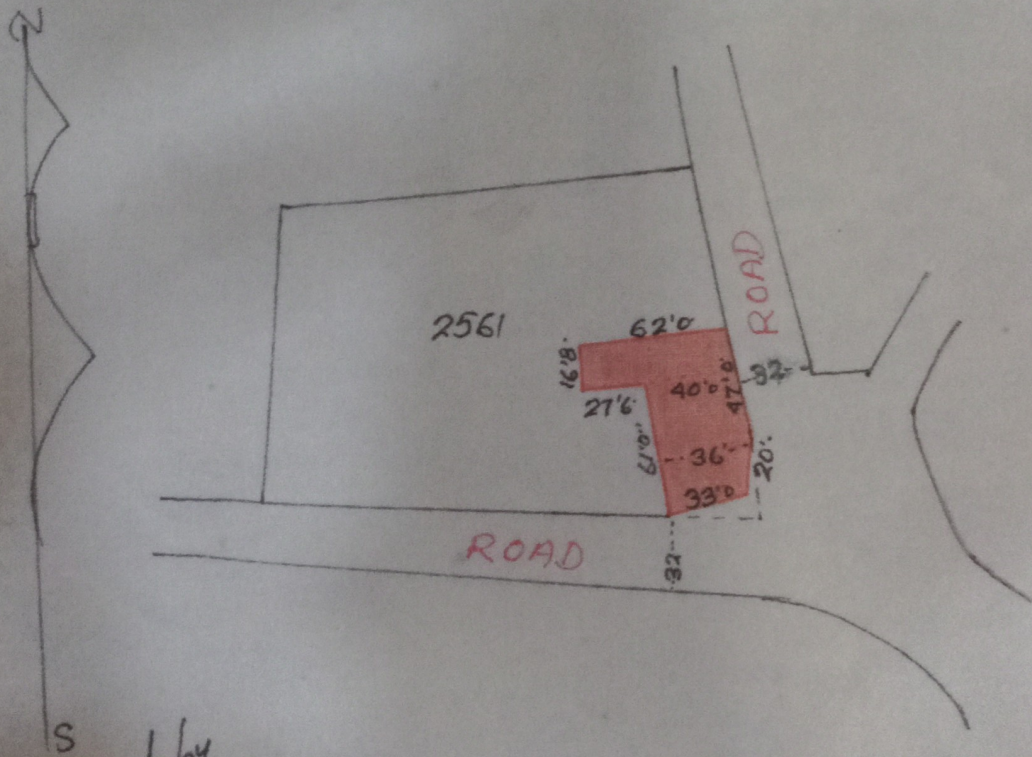

ORIGINAL

VILLAGE BADLA THANA NO 148 THANA 3 DIST.  
LOHARDAGA SURVEY PART OF PLOT NO 2561  
NEW PLOT NO 2922 AREA 07 DECIMAL  
MORE OR LESS SHOWN IN RED WASHED  
SCALE 64"=1 MILE

Witnessed by  
K. Dasgupta