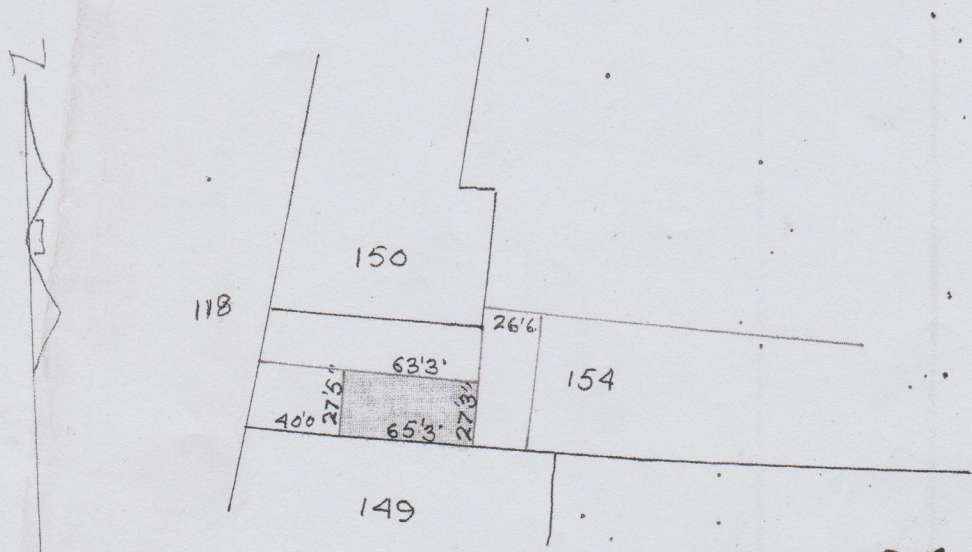

ORIGINAL
PURACHES SITE FOR ~~FARDOUS~~ IMAM BROTHERS MAP OF
LOHARDAGA MUNICIPALITY THANA NO 194 DIST LOHARDAGA
SURVEY PART OF PLOT NO 154 AREA 40 1/4 KARI MORE
OR LESS SHOWN IN RED WASHED SCALE 64" 1 MILE

ge 1 of 2

Doc. No. 10889
12-6-17

Witnessed by
K. Qasim

ATTESTED
329-11920
Mottal Aqawal
Notary Public, Lohardaga

Motilal Agrawal
Notary Public Lohardaga

ATTESTED

ORIGINAL

MURACHES SITE FOR FIRDOWS IMAM & BROTHERS MAP OF
LOHARDAGA MUNICIPALITY THANA NO 194 DIST LOHARDAGA
SURVEY PART OF PLOT NO 154 AREA 02 1/2 DECIMAL
MORE OR LESS SHOWN IN RED WASHED SCALE 64"=1 MILE

164
2/3

Shree K. 10/2000