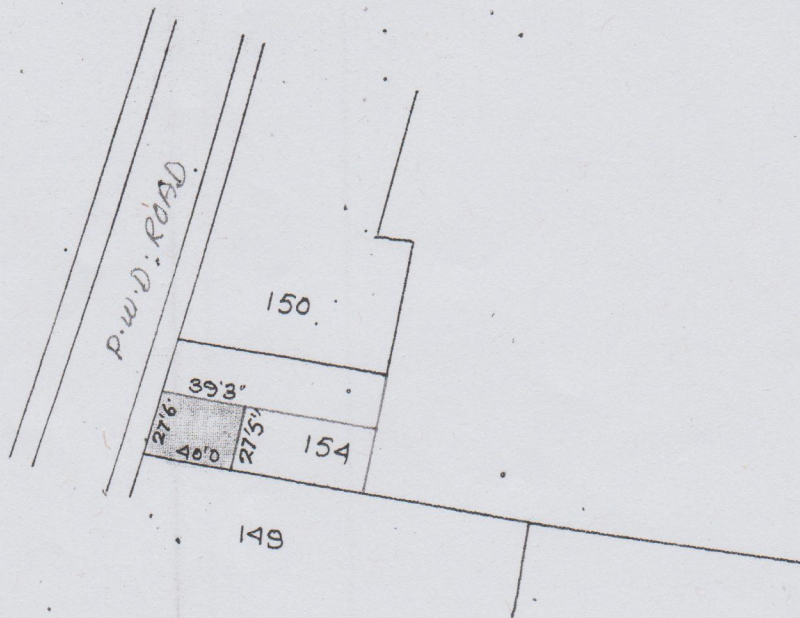

ORIGINAL
PURACHES SITE FOR ~~FARDOUS~~ IMAM BROTHERS MAP OF
LOHARDAGA MUNICIPALITY THANA NO 194 DIST LOHARDAGA
SURVEY PART OF PLOT NO 154 AREA 40 1/4 KARI MORE
OR LESS SHOWN IN RED WASHED SCALE 64" 1 MILE

ge 1 of 2

Doc. No. 10889
12-6-17

Witnessed by
K. Qasim

ATTESTED
329-11920
Mottal Aqawal
Notary Public, Lohardaga

Motilal Agrawal
Notary Public Lohardaga

ATTESTED

ORIGINAL

MURACHES SITE FOR FIRDOWS IMAM & BROTHERS MAP OF
LOHARDAGA MUNICIPALITY THANA NO 194 DIST LOHARDAGA
SURVEY PART OF PLOT NO 154 AREA 02 1/2 DECIMAL
MORE OR LESS SHOWN IN RED WASHED SCALE 64"=1 MILE