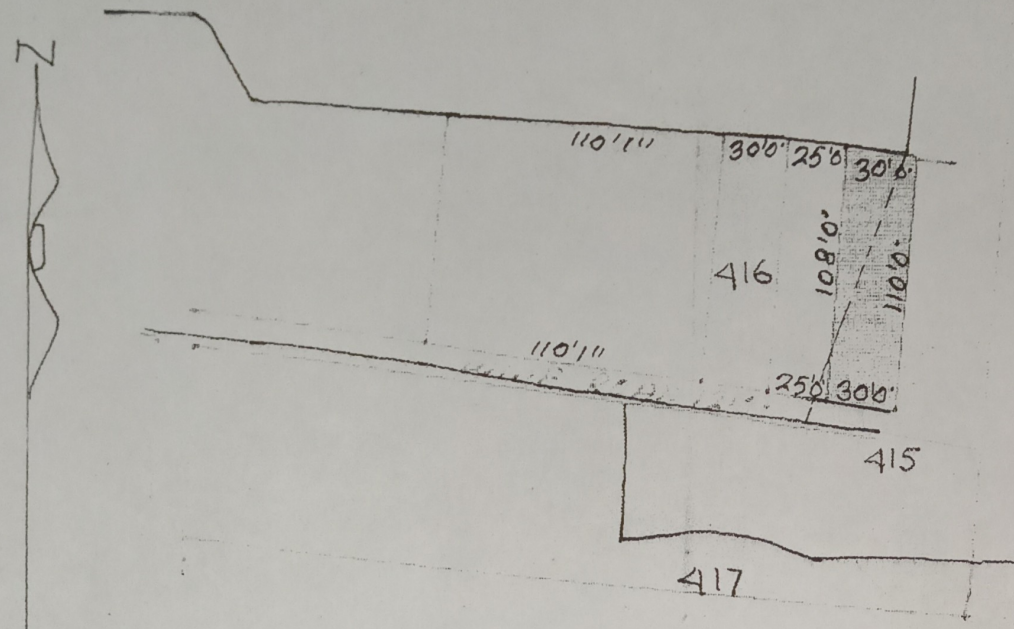

PURCHASE SITE FOR ... MAP OF VILLAGE
 LOHARDAGA THANA NO 194 THANA & DIST LOHARDAGA
 SURVEY PART OF PLOT NO 415, 416 OLD PLOT NO 719, 718
 AREA 07 1/2 DECIMAL MORE OR LESS SHOWN IN RED
 WASHED SCALE 64"=1 MILE

719 - 415 - 5 1/4 DEC.
 718 - 416 - 2 1/4 "

 07 1/2 DEC.

Witnessed by
[Signature]

[Signature]