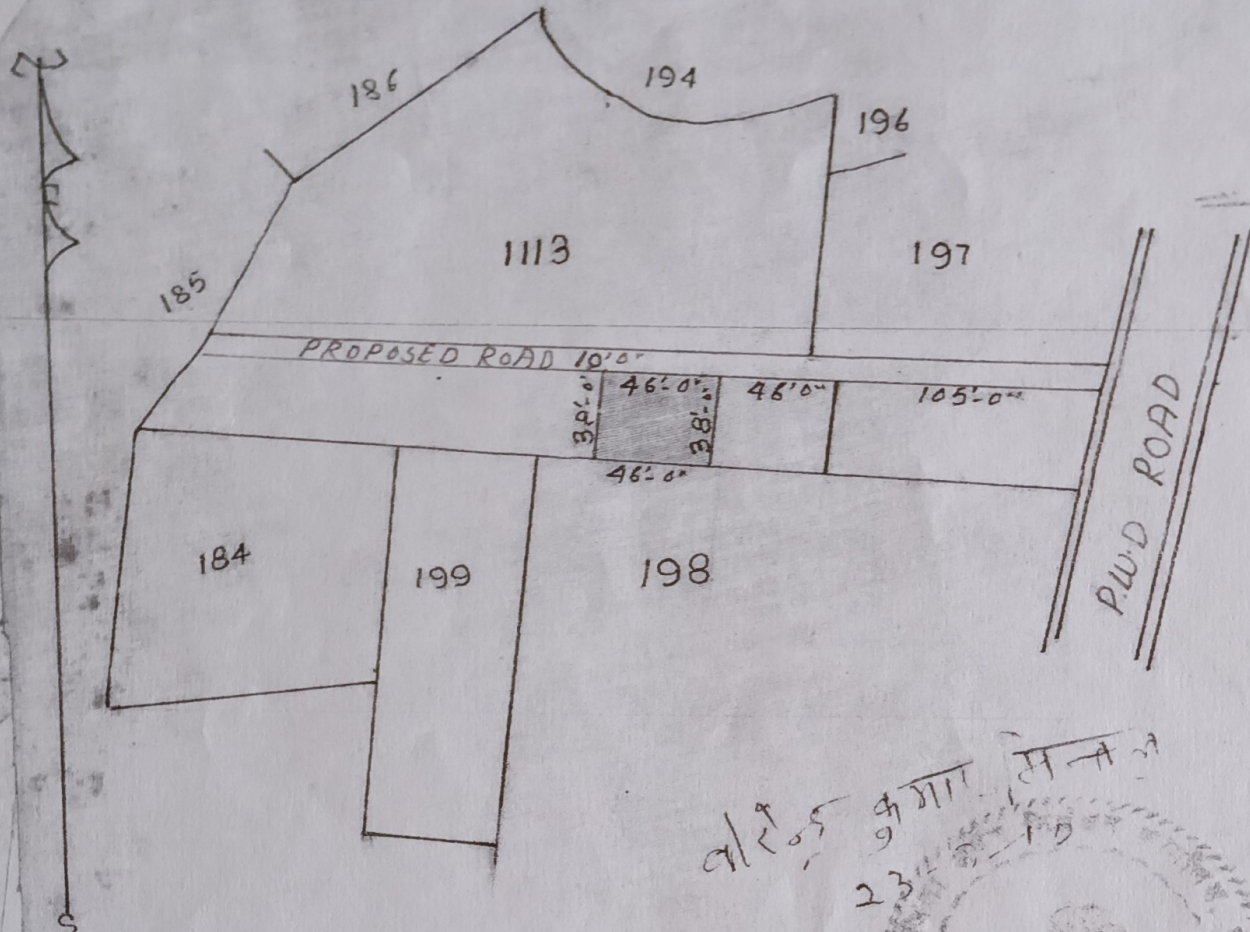

ORIGINAL

VILLAGE NADIYA THANA & DIST LOHARDAGA THANA
NO. 195 SURVEY PART OF PLOT NO. 1113 AREA 04.
DECIMAL MORE OR LESS SHOWN IN RED WASHED
SCALE 64" = 1 MILE

Witnessed by
A. muddin
Ammir

9/2/05 4:11 PM
23/8/10
[Circular official stamp]