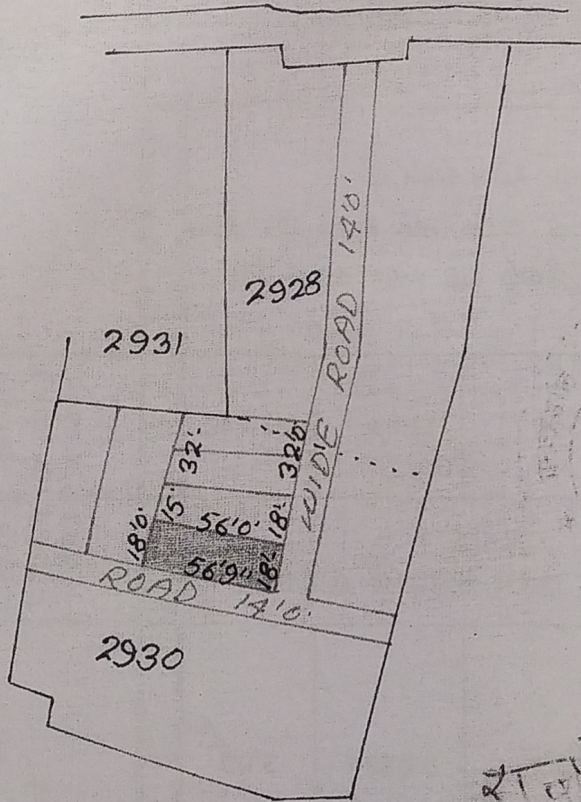

ORIGINAL  
 MALTI DEVT  
 MAP OF VILLAGE  
 LAGA THANA NO 194 THANA & DIST LOHARDAGA  
 KEY PART OF M.S. PLOT NO 2930 AREA 23¼ KARI  
 MORE OR LESS SHOWN IN RED WASHED  
 (C.S. PLOT NO 2888) SCALE 64"=1 MILE