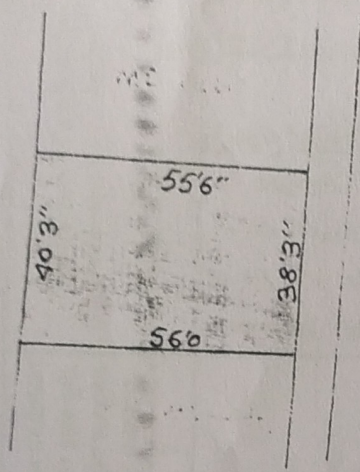

197

GE NADIYA THANA NO 195 THANA & DIST.
ARDAGA SURVEY PART OF PLOT NO 301 AREA.
DECIMAL MORE OR LESS SHOWN IN RED
WASHE SCALE 40'1"INCH

Witnessed by
K. Rajan
Hy

301
WASHE