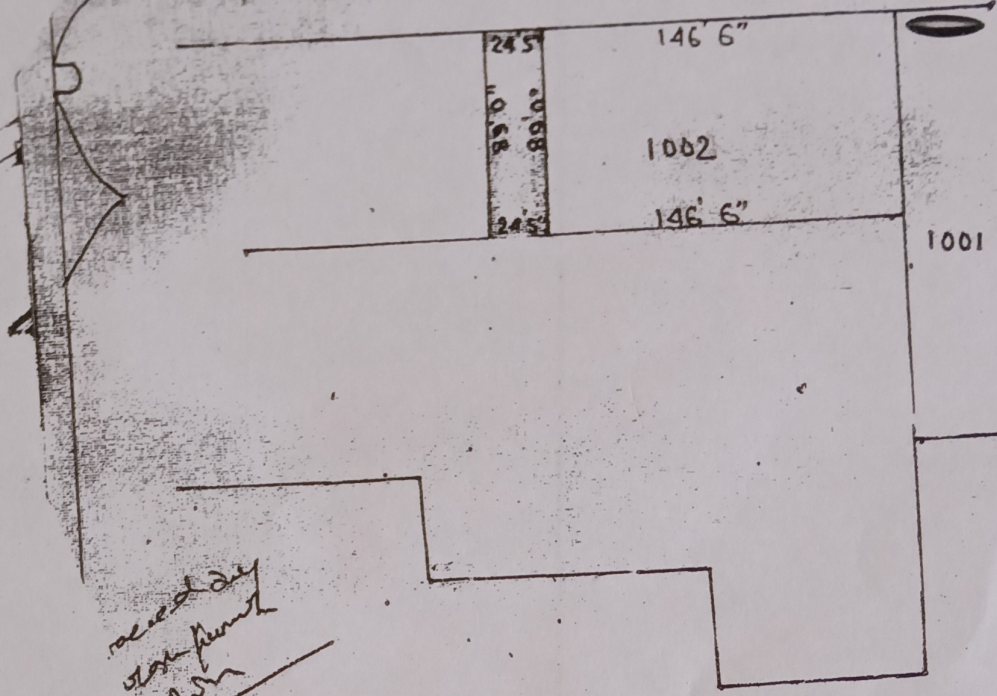

ORIGINAL
GIE KUTMU P.S NO. 141 DIST.
SARDAGIA SURVEY PART OF PLOT-
D. 1002 AREA OS DECMIL. MORE OR
LESS SHOWN IN RED WASHED
SCALE 64" = 1 MILE.

KISKO ROAD

*revised by
J. J. Smith
A. M.*

*J. J. Smith
5-2-03*