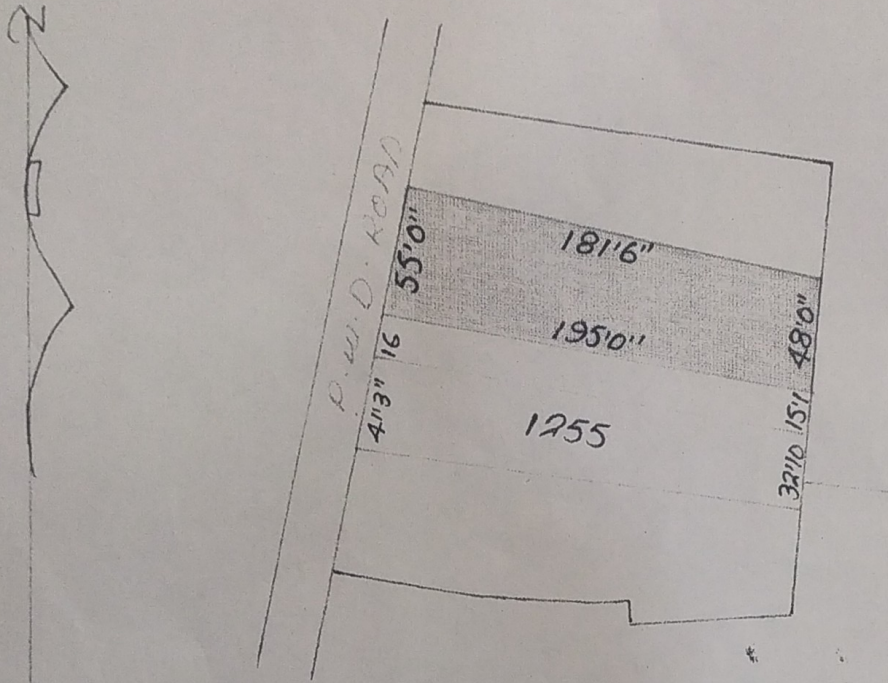

ORIGINAL

LAND OF SRI BRINDRA PAL SINGH MAP OF VILLAGE
LOHARDAGA THANA NO 194 THANA & DIST LOHARDAGA
SURVEY PART OF PLOT NO 1255 AREA 22 1/4 DECIMAL
MORE OR LESS SHOWN IN RED WASHED

SCALE 64"=1 MILE

5
Prepared by
K. Dasgupta
[Signature]