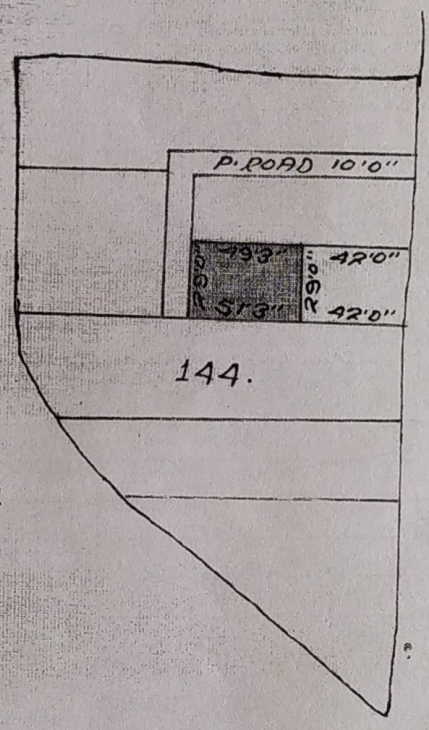

ORIGINAL
SITE FOR ANIMA ORAON MAP OF VILLAGE
THANA NO 196 THANA & DIST LOHARDAGA
PART OF PLOT NO 144 OLD PLOT NO 153
A 33% KARI MORE OR LESS SHOWN IN RED
ISSUED SCALE 64" 1 MILE

NADIYA NO 195

ed by
Prisym