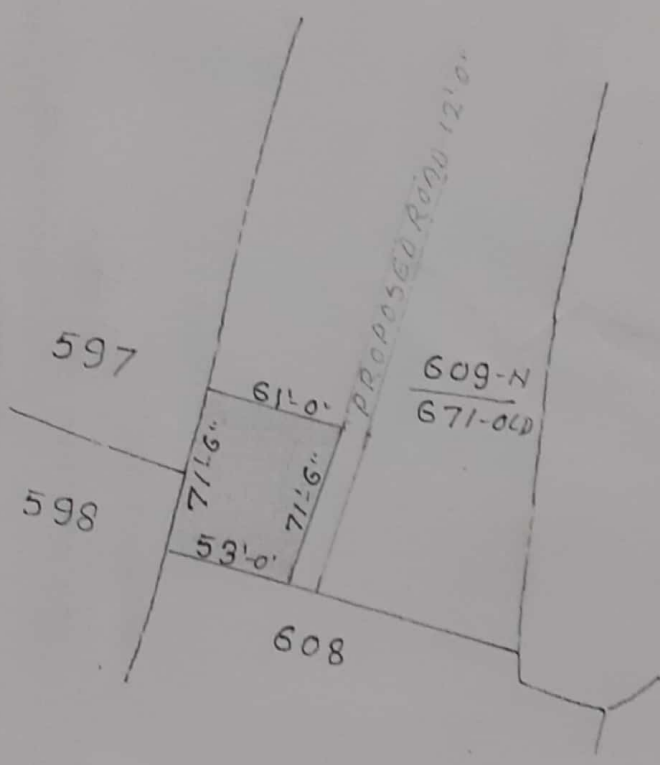

ORIGINAL
 VILLAGE HARMU THANA NO. 196 THANA & DIST
 LOHARDAGA SURVEY PART OF NEW PLOT NO.
 609 OLD PLOT NO. 671 AREA 09.4 DECIMIL
 MORE OR LESS SHOWN IN RED WASHED
 SCALE 64" = 1 MILE

 S
 Copy by
 Buddin
 Amin