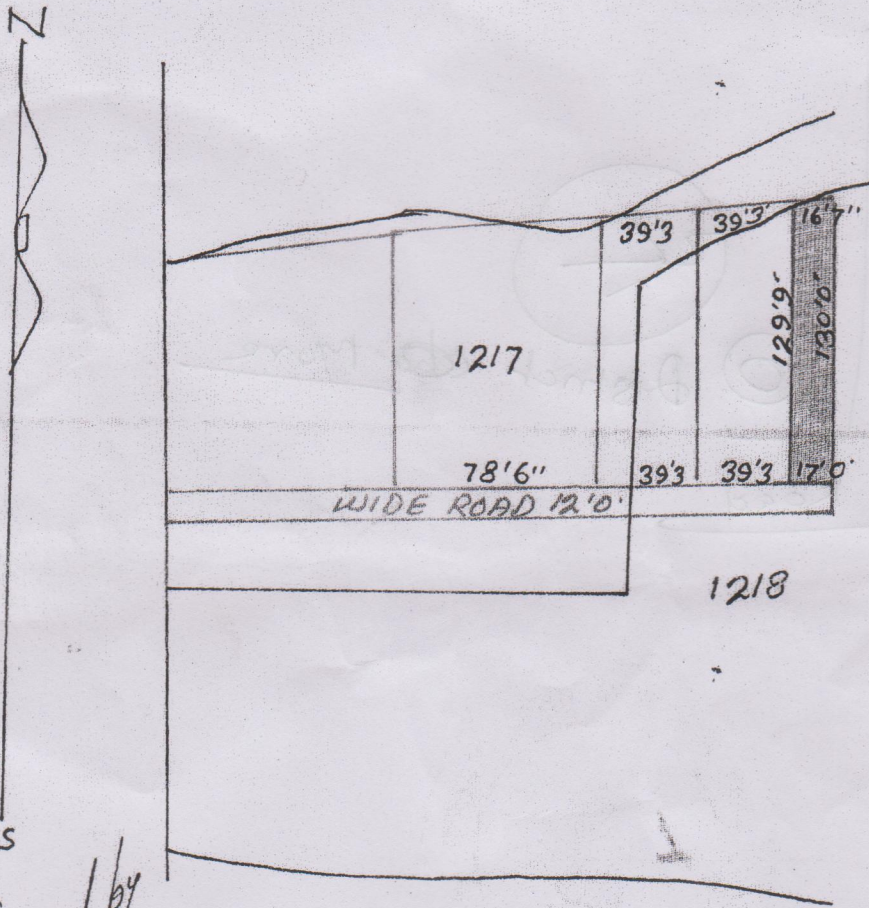

ORIGINAL

VILLAGE KUTMU THANA NO 141 THANA & DIST.  
LOHARDAGA SURVEY PART OF PLOT NO 1218  
AREA 05 DECIMAL MORE OR LESS SHOWN  
IN RED WASHED SCALE 64"=1 MILE

Witnessed by  
K. Dasgupta  
[Signature]

ब्रजकिशोर साहू  
30.10.07