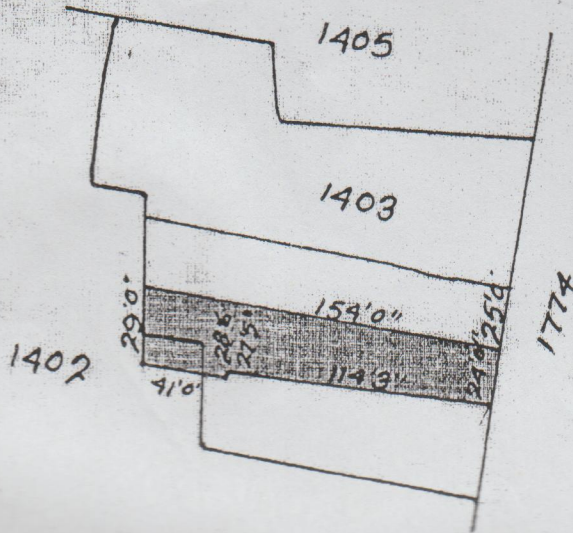

ORIGINAL

VILLAGE LOHARDAGA THANA NO 194 THANA & DIST.
LOHARDAGA SURVEY PART OF PLOT NO 1402 & 1403
AREA 94 KARI MORE OR LESS SHOWN IN RED
WASHED SCALE 64" 1 MILE

1402 - 06 KARI
1403 - 88 "
94 KARI

Witnessed by
K. Dasgupta