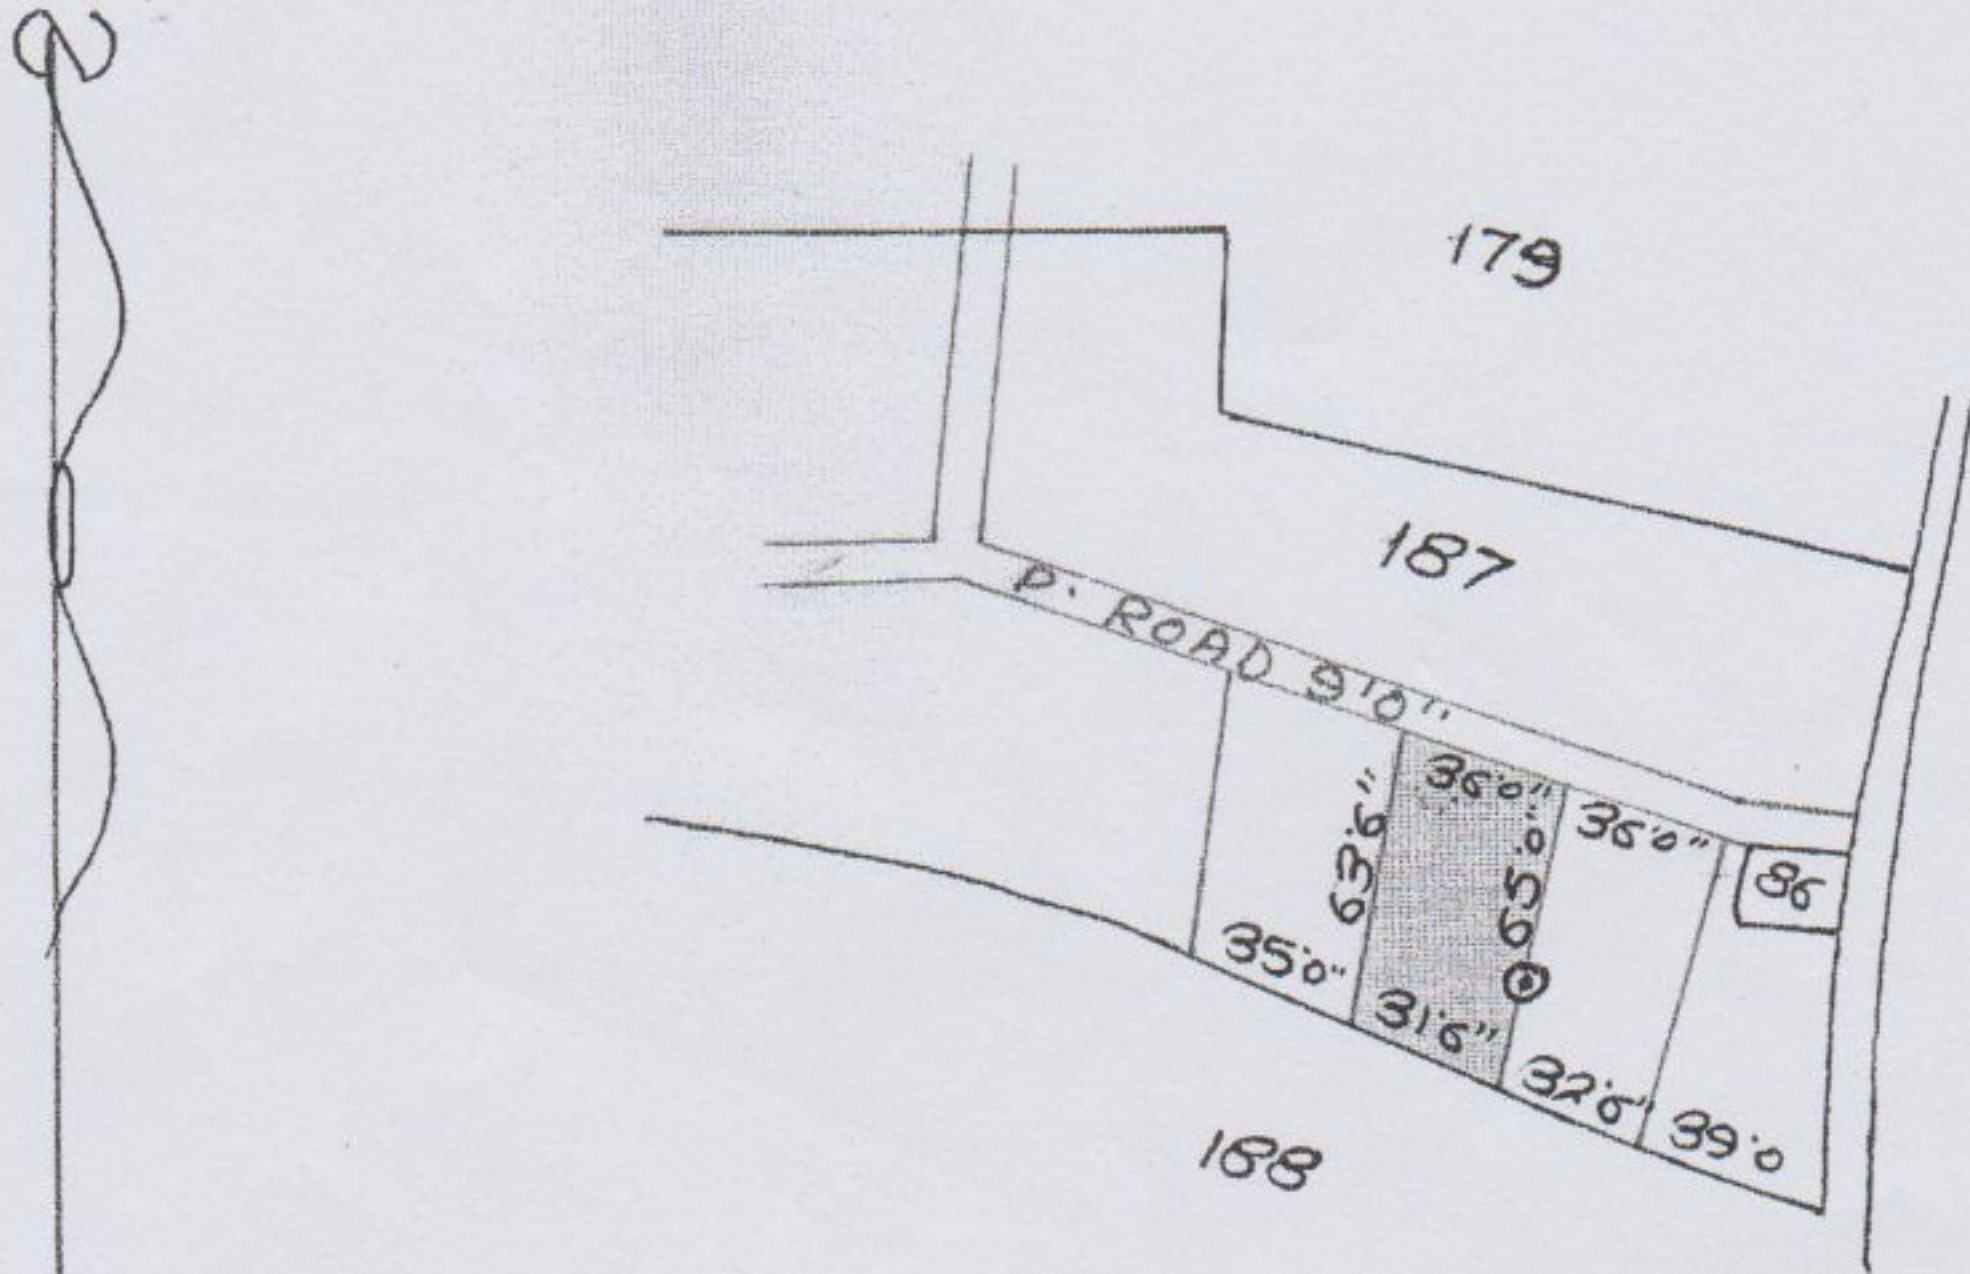

ORIGINAL

PURCHASE SITE FOR SATISH KUMAR & MANISH KUMAR  
MAP OF VILLAGE NADIYA THANA NO 195 THANA &  
DIST. LOHARDAGA SURVEY PART OF PLOT NO 67 M.S.  
PLOT NO 187 AREA 05 DECIMAL MORE OR LESS  
SHOWN IN RED WASHED SCALE 64"=1 MILE