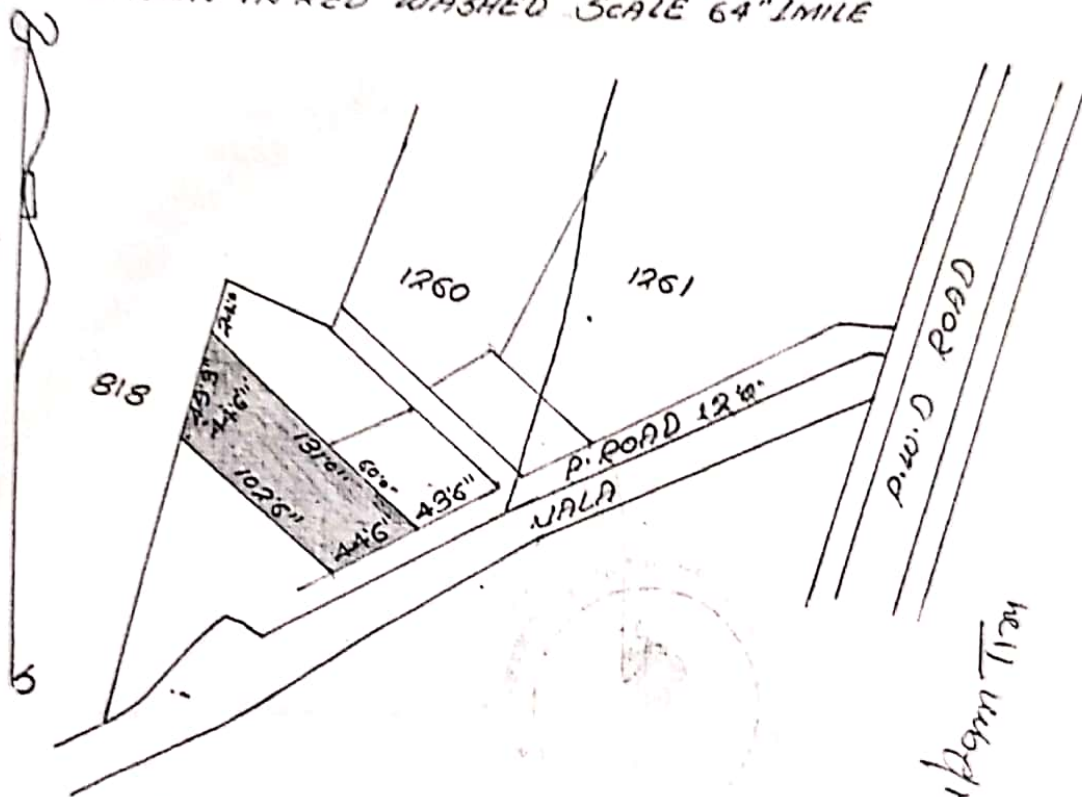

ORIGINAL

ARCHES SITE FOR JUNITA BHAGAT MAP OF VILLAGE  
KUTAWI THANA NO 141 THANA @ DIST LOHARDAGA  
SURVEY PART OF PLOT NO 1260 NEW PLOT NO 973  
UNDER MUNICIPAL AREA 12 DECIMAL MORE OR LESS  
SHOWN IN RED WASHED SCALE 64"=1 MILE

Traced by  
K. [Signature]

Well  
[Signature]

11/06/12