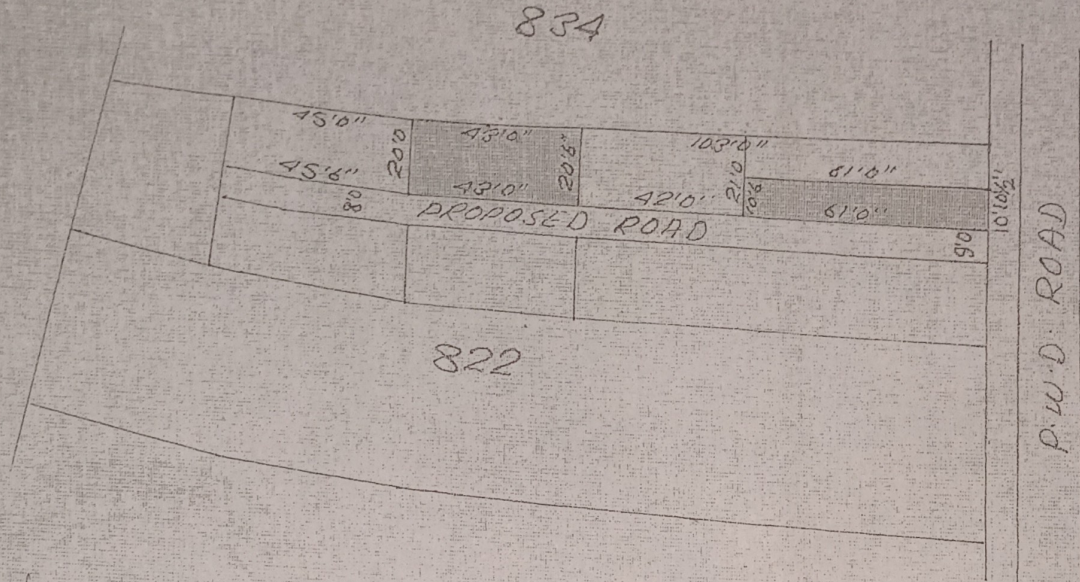

ORIGINAL

RACHES SITE FOR PURUSOTAMI NATH TIWARI MAP OF
VILLAGE UCHARDAGA THANA NO 194 THANA 2 DIST LOHAR
SURVEY PART OF PLOT NO 2399 M.S. PLOT NO 822
03 1/2 DECIMAL MORE OR LESS SHOWN IN RED WASHED
SCALE 50'