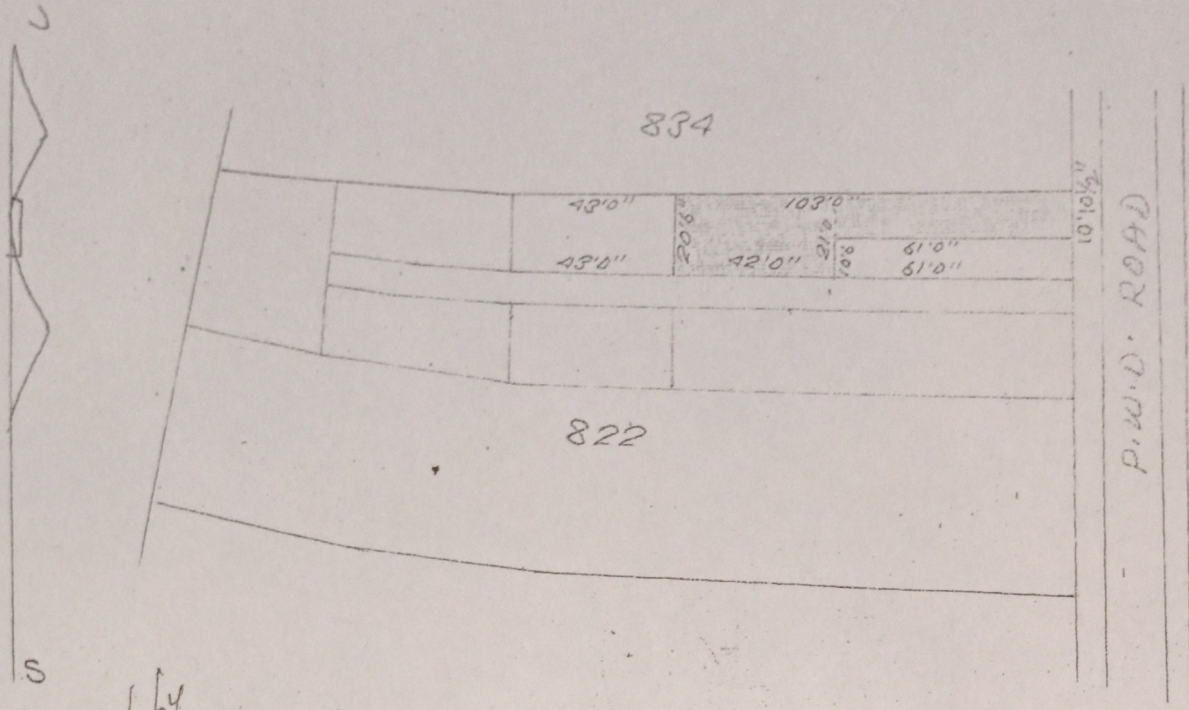

ORIGINAL

CHE5 SITE FOR PURUSOTAM NATH TIWARI MAP OF
AGE LOHARDAGA THANA NO 194 THANA & DIST LOHARDAGA
IRVEY PART OF 2399 M.S. PLOT NO 822 AREA 03 1/2 DECIMAL
MORE OR LESS SHOWN IN RED WASHED SCALE 50'1"INCH