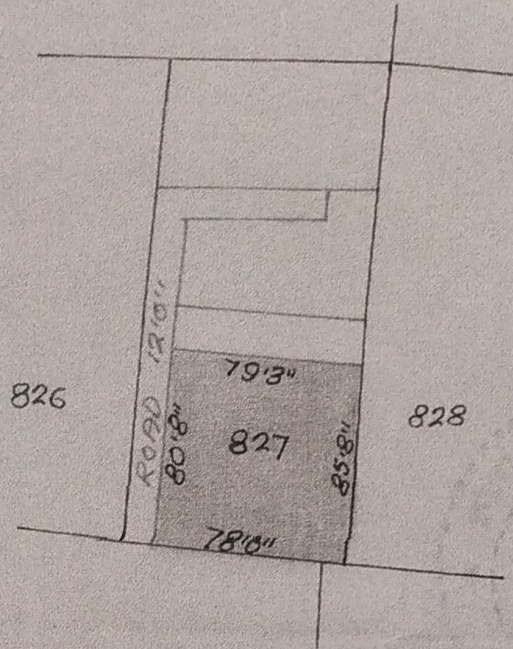

ORIGINAL

VILLAGE KUTMU THANA NO 141 THANA & DIST LOHARDAGA  
SURVEY PART OF PLOT NO 827 NEW PLOT NO 973  
UNDER MUNICIPAL AREA 15 DECIMAL MORE OR LESS  
SHOWN IN RED WASHED SCALE 64"=1 MILE

Handwritten notes in vertical script, possibly in Hindi or another local language, located to the right of the main diagram.