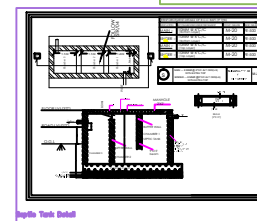

Project Title : ANJALI DEV, PLOT NO:- 1158

A (MANJU DEV)