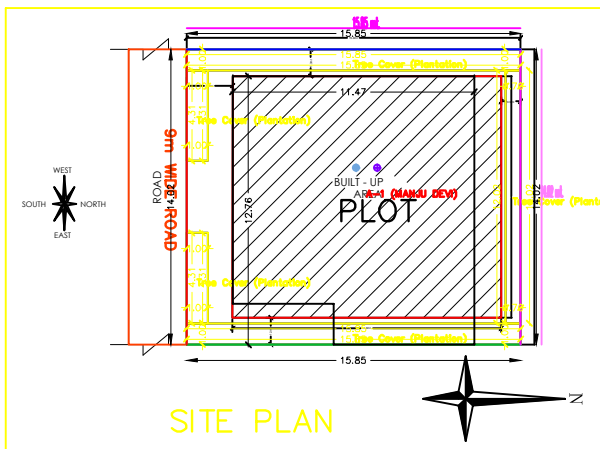

Project Title : ANJALI DEV, PLOT NO:- 1158

A (MANJU DEV)