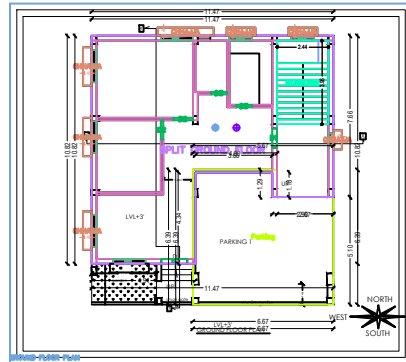

Project Title : ANJALI DEV, PLOT NO:- 1158

A (MANJU DEV)