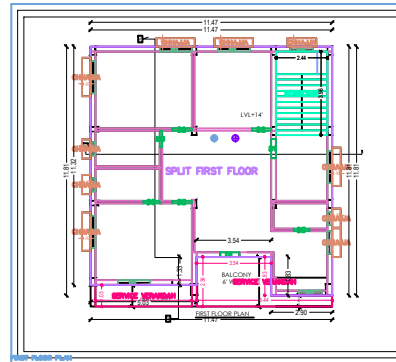

Project Title : ANJALI DEV, PLOT NO:- 1158

A (MANJU DEV)