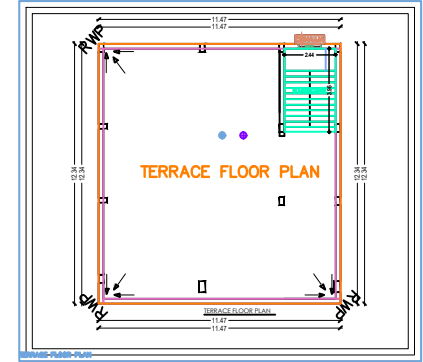

Project Title : ANJALI DEV, PLOT NO:- 1158

A (MANJU DEV)