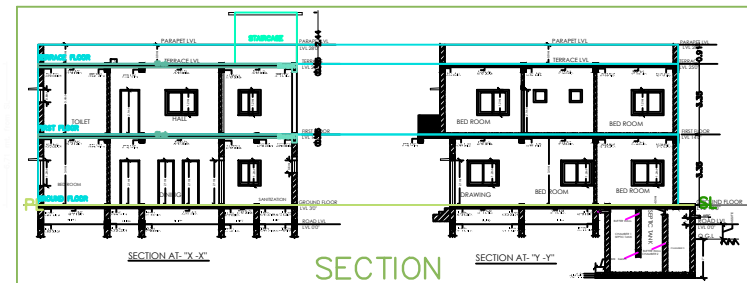

Project Title : ANJALI DEV, PLOT NO:- 1158

A (MANJU DEV)