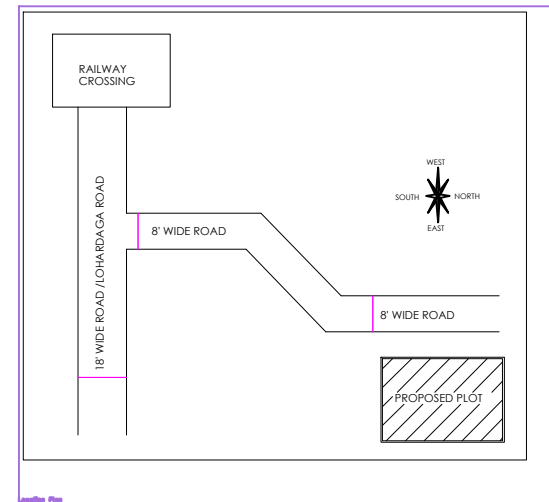

Project Title : ANJALI DEV, PLOT NO:- 1158

A (MANJU DEV)