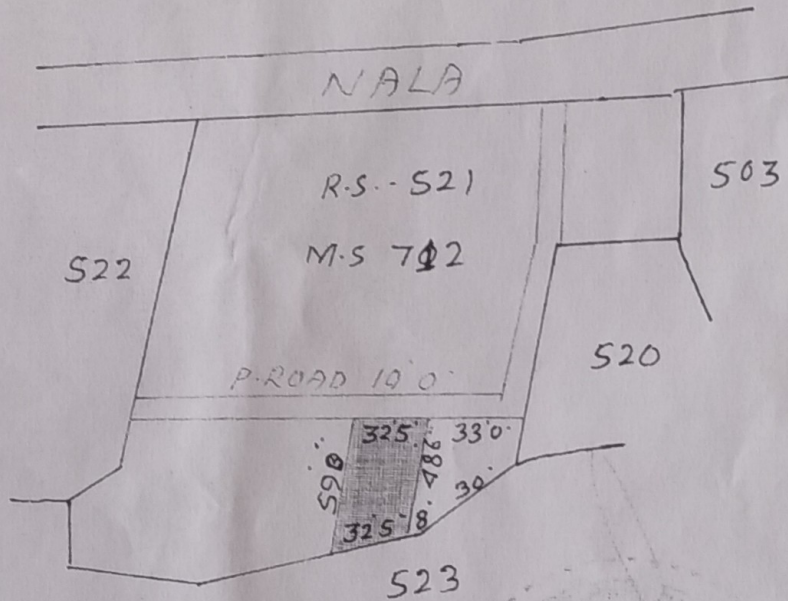

ORIGINAL  
 GE LOHARDAGA PS. No 194 THANA & DIST. LOHARDAGA  
 OF SURVEY PLOT No 521 M.S. PLOT No 712 AREA 04  
 MIL MORE OR LESS SHOWN IN RED WASHED  
 SCALE 64" = 1 MILE  
 NIKHAT. KHATOON

S

Traced by  
 [Signature]  
 [Signature]