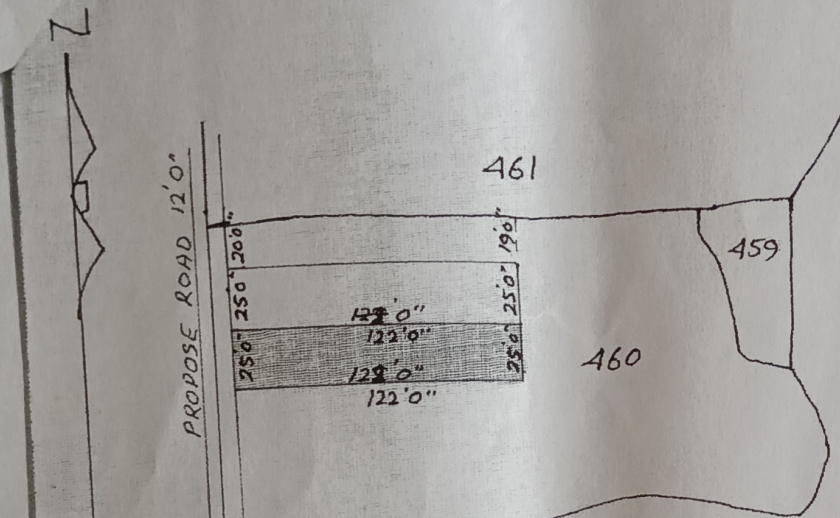

ORIGINAL

AGE JURIYA P.S. NO 197 THANA & DIST. LOHARDAGA
I OF SURVEY PLOT NO 460 AREA 07 DECIMAL
ORE' OR LESS SHOWN IN RED WASHED
SCALE 64" = 1 MILE

5"
Tressed by
Rajiv
on

अना उरांव
16/1/12