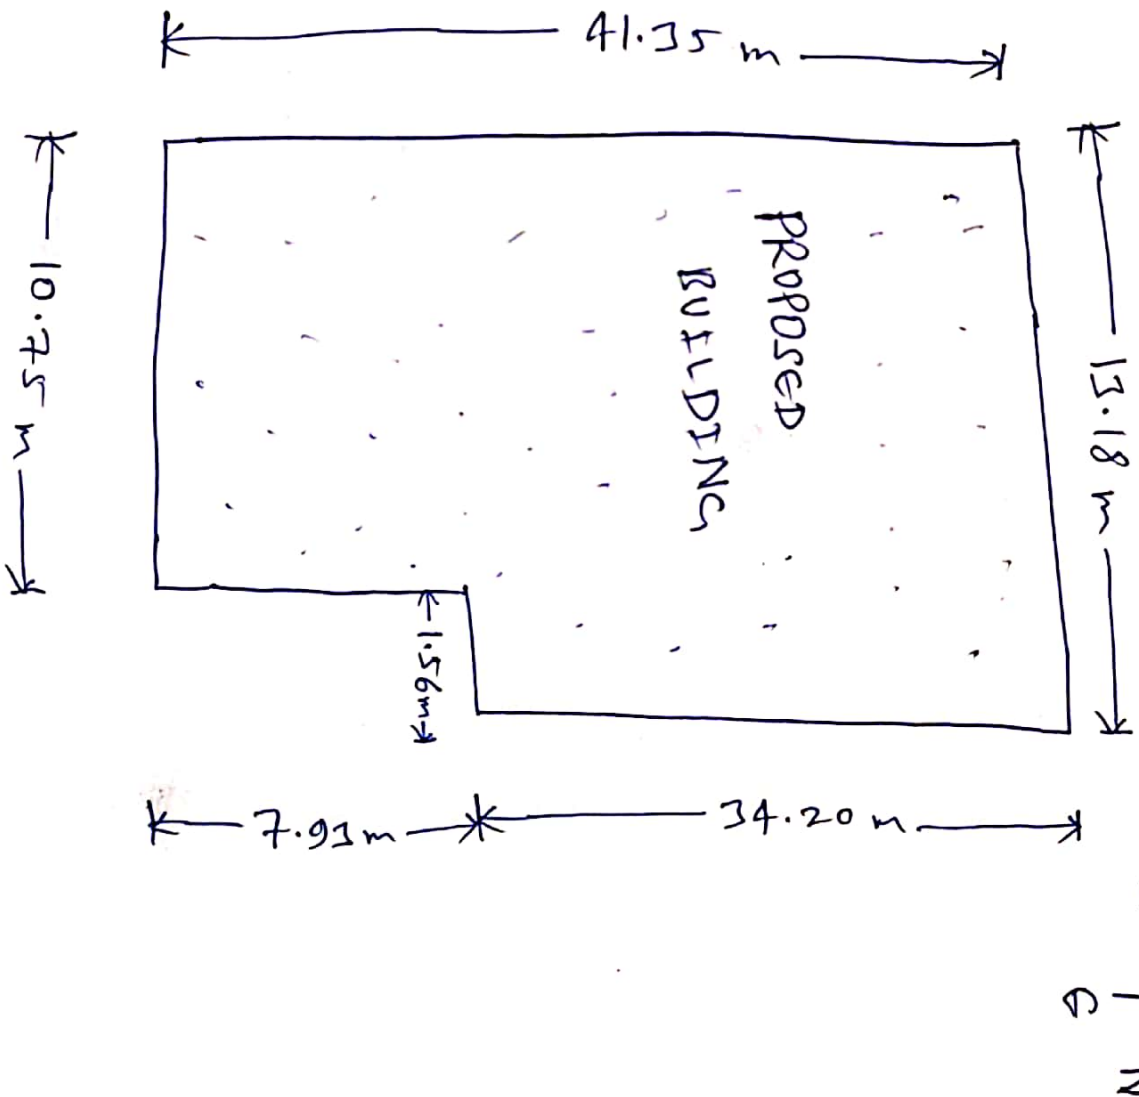

AKASH KUMAR

SITE SKETCH OF

AKASH KUMAR

Mushy
f.c
Ground

ROAD = 12.200 m