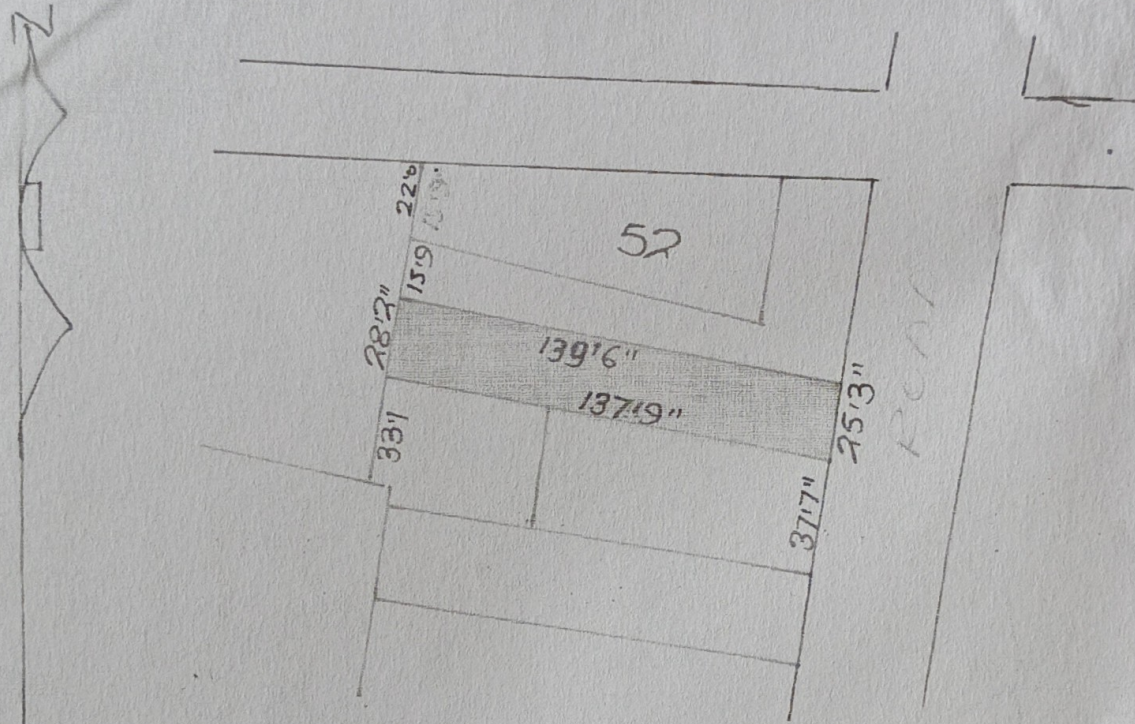

ORIGINAL

PURCHASE SITE FOR AKASH KUMAR MAP OF VILLAGE
DHARDAGA MUNICIPAL THANA NO 194 THANA
B DIST LOHARDAGA SURVEY PART OF PLOT
NO 52 AREA $8\frac{1}{2}$ DECIMAL MORE OR LESS SHOWN
IN RED WASHED SCALE 6" = 1 MILE