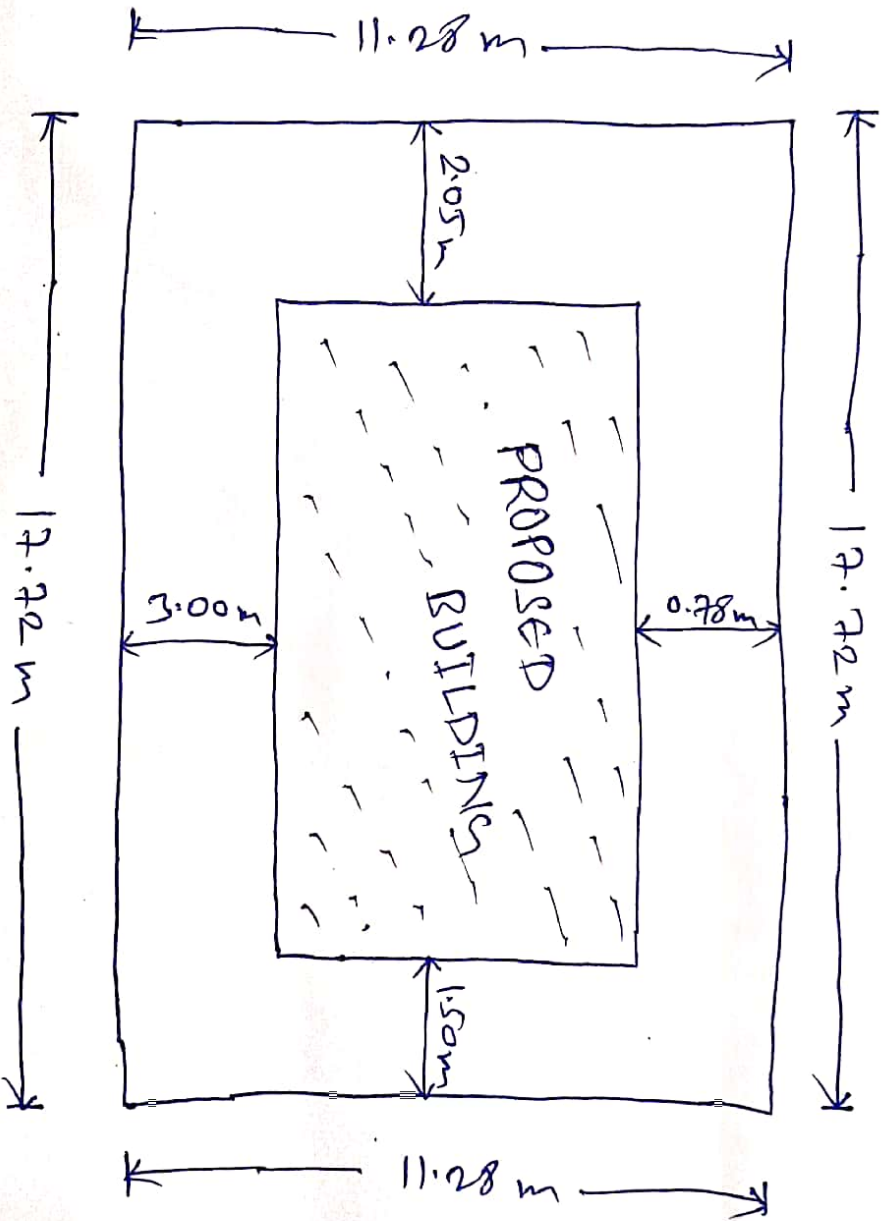

SUNIL KUMAR

ROAD = 6.09 m

SITE SKETCH OF

SUNIL KUMAR

Sunil Kumar
Archi

Arusha K
D.E.