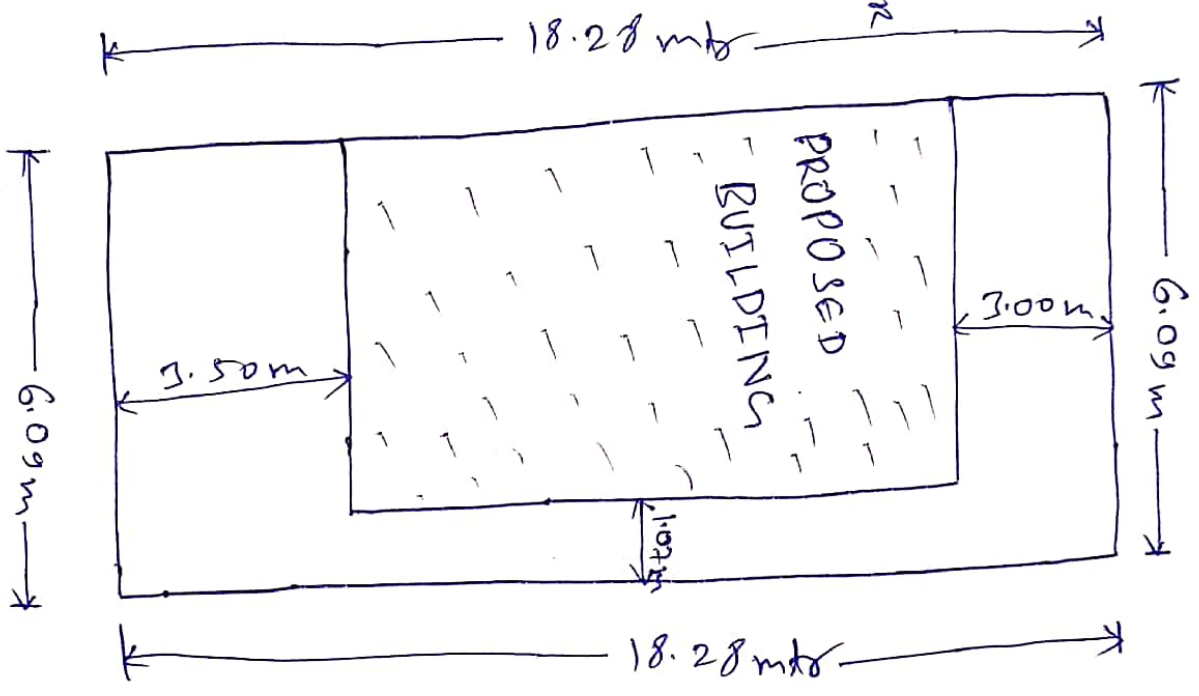

UTTAM KUMAR & OTHER

SITE SKETCH OF

UTTAM KUMAR & OTHER

Amrisha w

T.G

Sirindia  
Amrisha

ROAD = 10.60 m