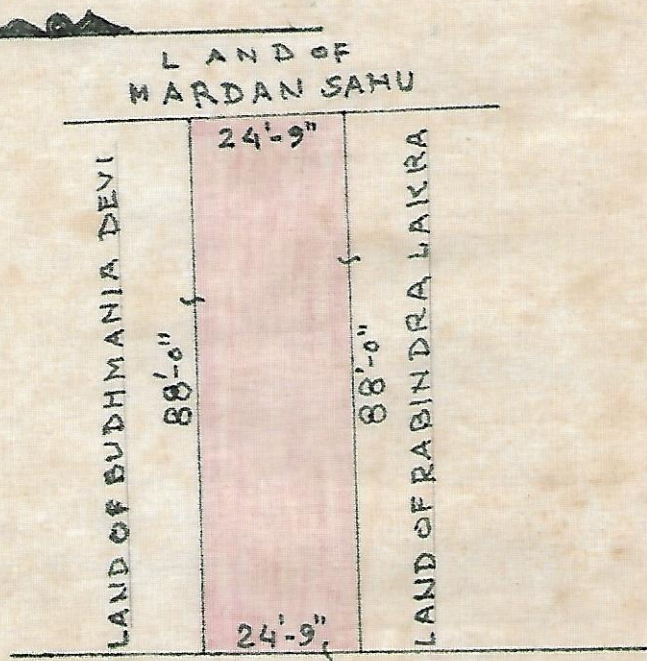

VILLAGE-NADIYA, P.S. LOHARDAGA

P.S. N°-195, DIST.-LOHARDAGA.

PART OF R.S. PLOT N°- 58

AREA:-0.05 ACRE. SCALE :-1"=32' FT.

AREA MORE OR LESS SHOWN IN RED WASH.

ORIGINAL

N

Traced by:-