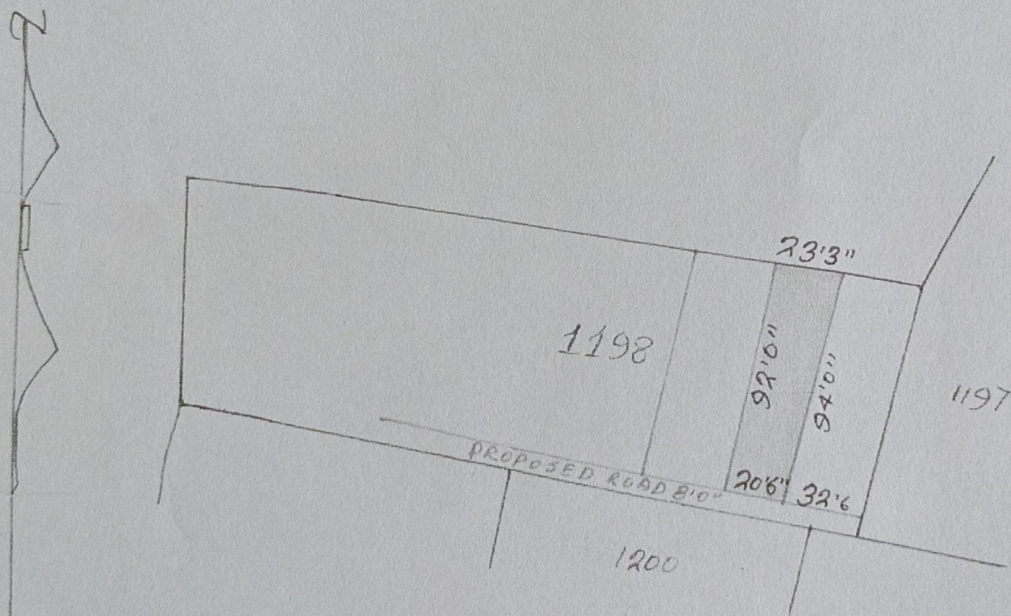

ORIGINAL

LAND OF SRI MATI CHAMO ORAIN MAP OF VILLAGE
KAIMO THANA NO 212 THANA @ DIST LOHARDAGA
SURVEY PART OF PLOT NO 1198 OLD PLOT NO
1322 AREA 04.7 DECIMIL MORE OR LESS SHOWN
IN RED WASHED SCALE 64"=1 MILE