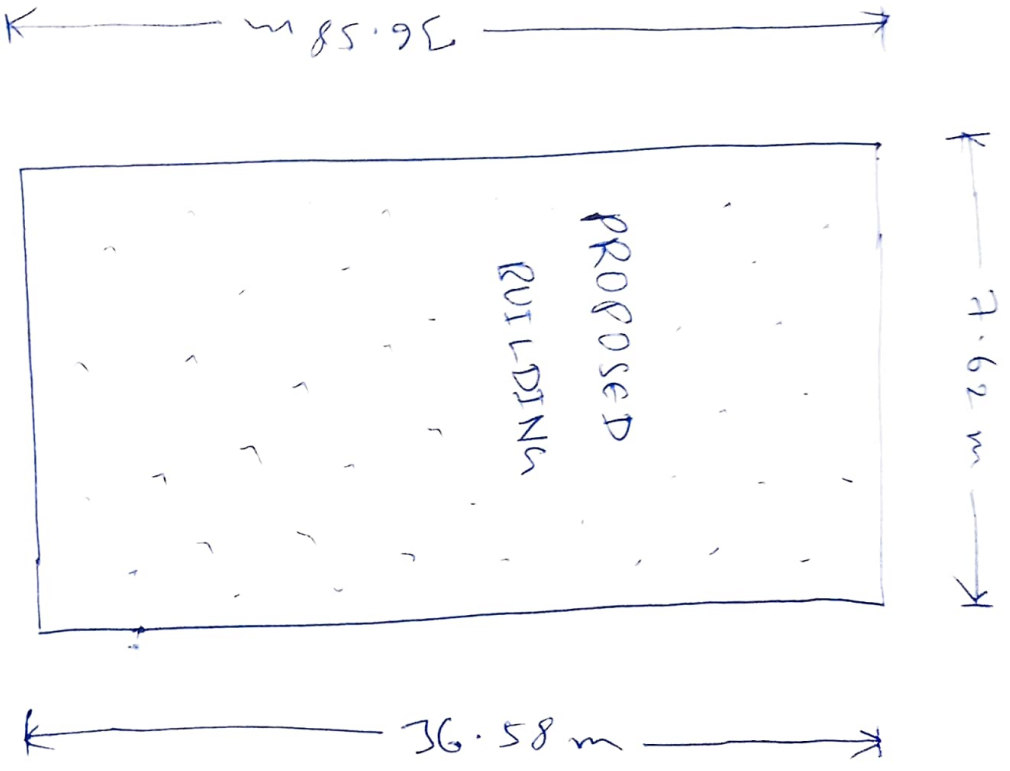

SAROSANI TURKEY

SITE SKETCH OF

SAROSANI TURKEY

Mushkan  
T.E

*Mushkan T.E*

ROAD = 3.60 m