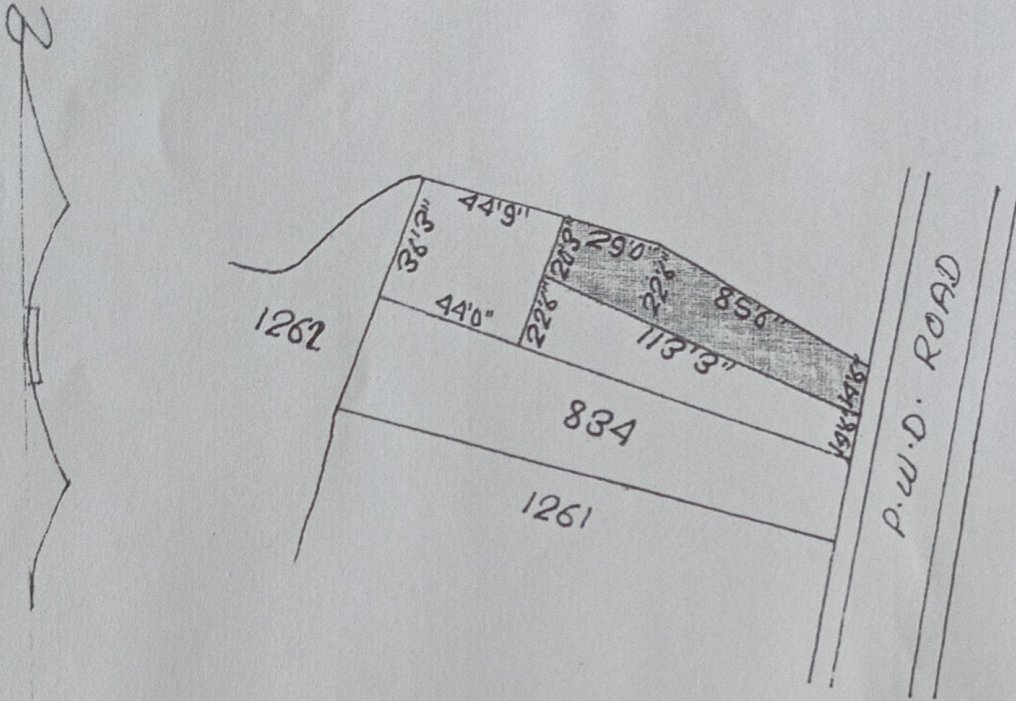

ORIGINAL
 VASMATI DEVI
 PURACHES SITE FOR ~~ROAD~~ ~~MAP~~ MAP OF
 VILAGE KUTMU THANA NO 141 THANA & DIST.
 LOHARDAGA SURVEY PART OF PLOT NO 834 AREA
 05 DECIMAL MORE OR LESS SHOWN IN RED
 WASHED SCALE 64"=1 MILE

Inspected by
K. D. ...
R. J. ...

24/11/2017

1/2/20

Position 1/2/20