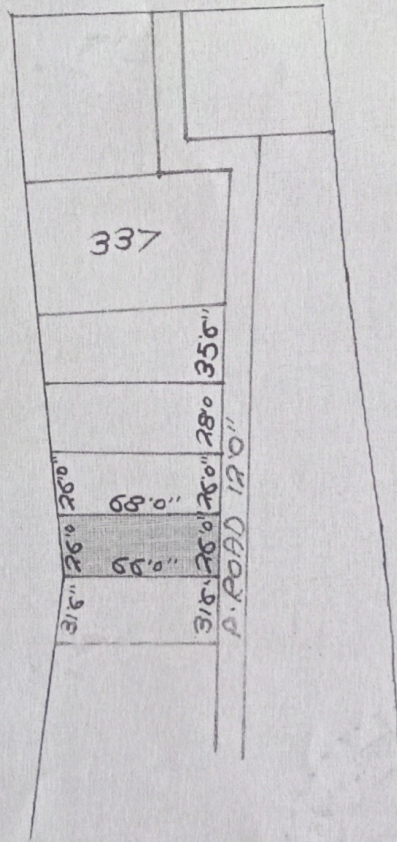

ORIGINAL

PURCHASE SITE FOR DEWANTI DEVI MAP OF VILLAGE  
NADIYA THANA NO 195 THANA & DIST LOHARDAGA  
SURVEY PART OF PLOT NO 337 NEW PLOT NO 1  
UNDER MUNICIPAL AREA 04 DECIMIL MORE OR  
LESS SHOWN IN RED WASHED SCALE 64"=1 MILE

56

Witnessed by  
K. Rajan

Nisha Kumari