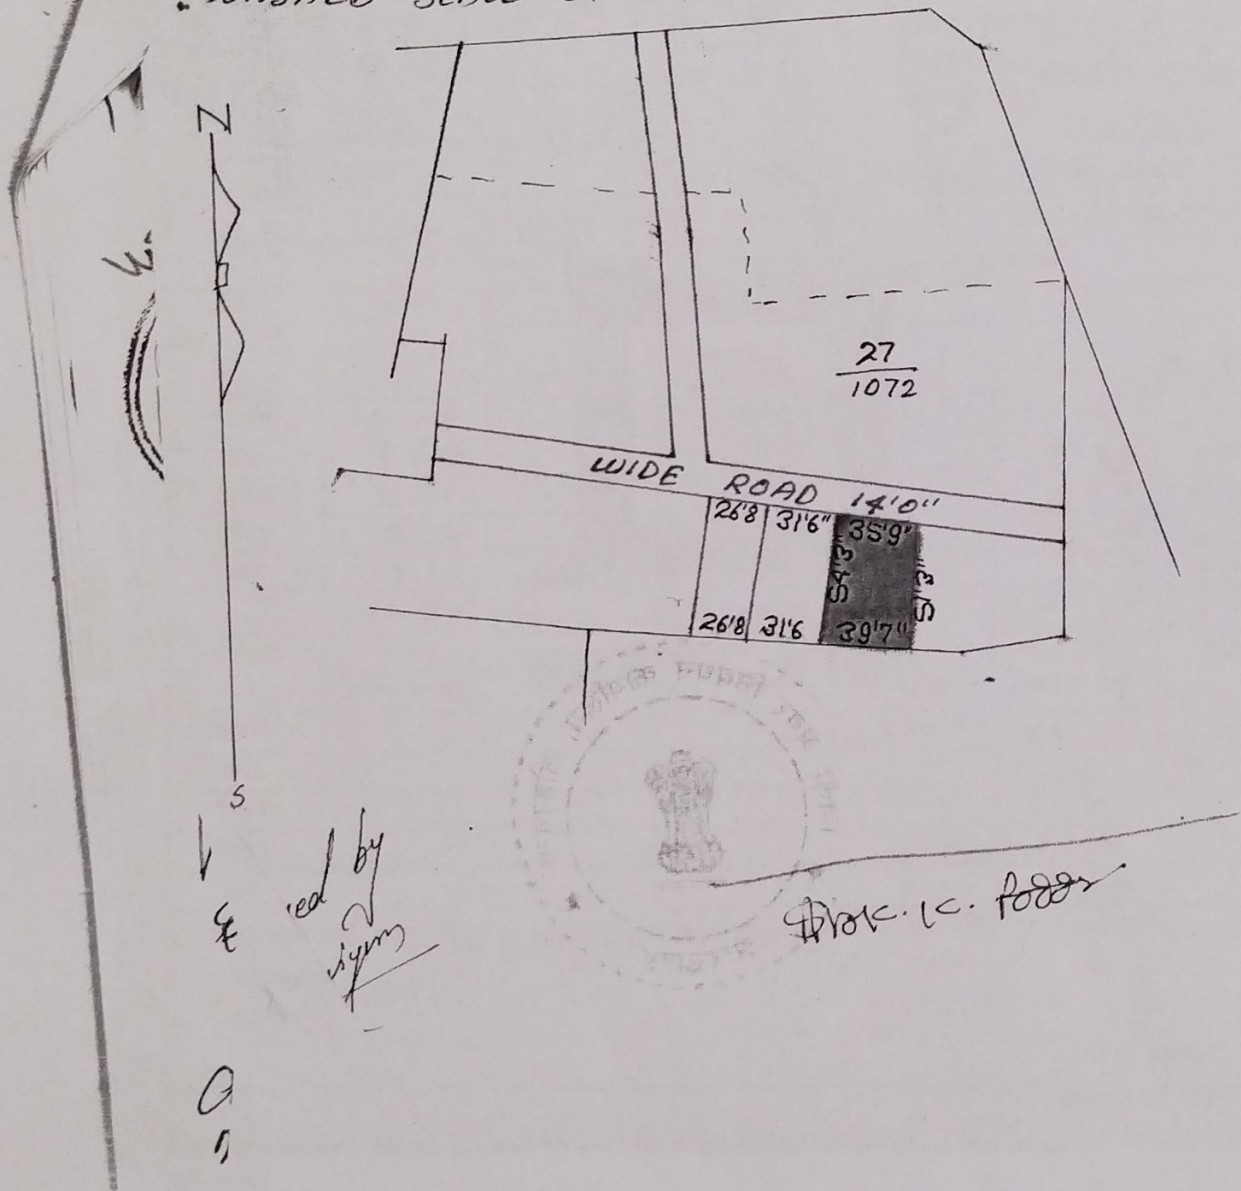

ORIGINAL

MURACHES SIDE FOR PINKY DEVI MAP OF VILLAGE
NADIYA THANA NO 195 THANA & DIST LOHARDAGA

SURVEY PART OF PLOT NO $\frac{27}{1072}$ M.S. PLOT NO 154

AREA $45\frac{1}{2}$ KARI MORE OR LESS SHOWN IN RED

WASHED SCALE 64" 1 MILE

red by
sym

Dr. K. C. Podes