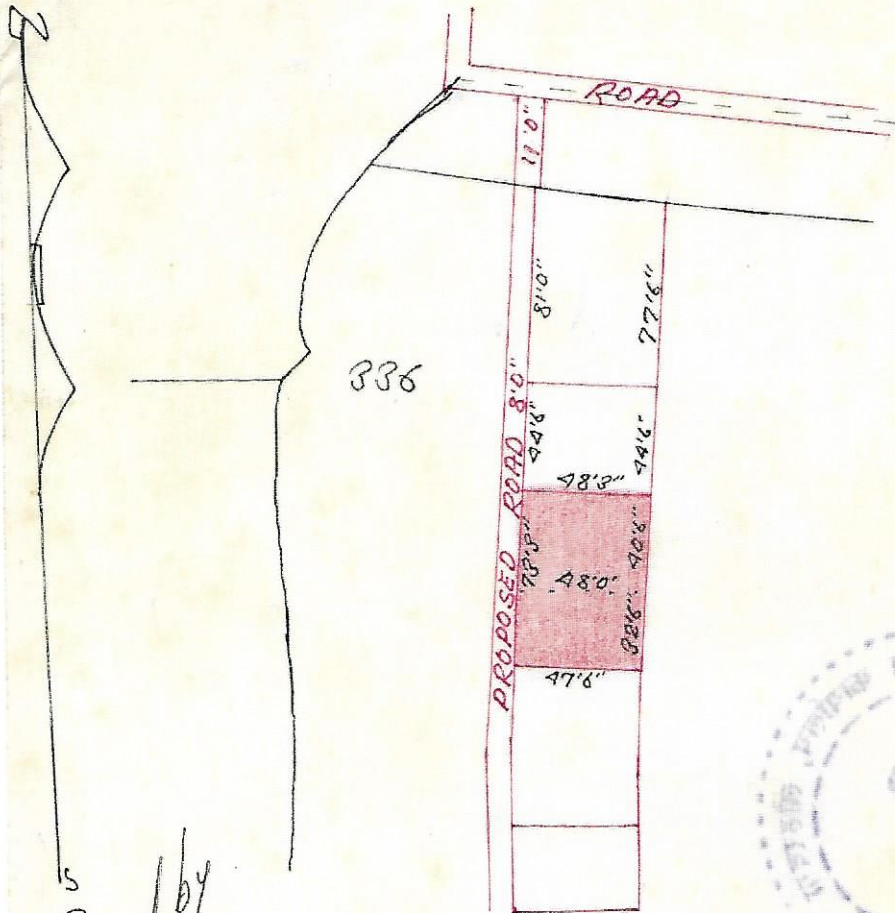

ORIGINAL

PURACHES SITE FOR NUTAN NOOR TIGGA MAP OF VILLAGE
NADIYA THANA NO 195 THANA & DIST LOHARDAGA
SURVEY PART OF PLOT NO 336 AREA 08 DECIMAL
MORE OR LESS SHOWN IN RED WASHED SCALE 64"=MILE

Witnessed by
K. Dasgupta
[Signature]

संलग्न सिट
29/7/15