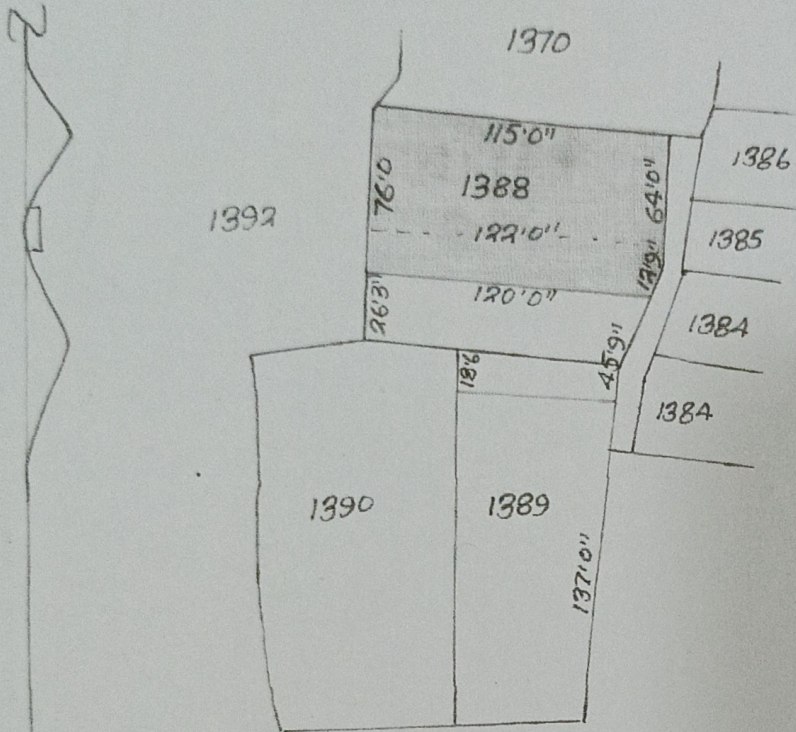

ORIGINAL
 PURCHASE SITE FOR TALLAT PRAWEN MAP OF
 VILLAGE LOHARDAGA THANA NO 194 DIST.
 LOHARDAGA SURVEY PART OF PLOT NO NO 1778
 M.S. PLOT NO 1388 AREA 209 KARI MORE OR
 LESS SHOWN IN RED WASHED SCALE 64"=1 MILE