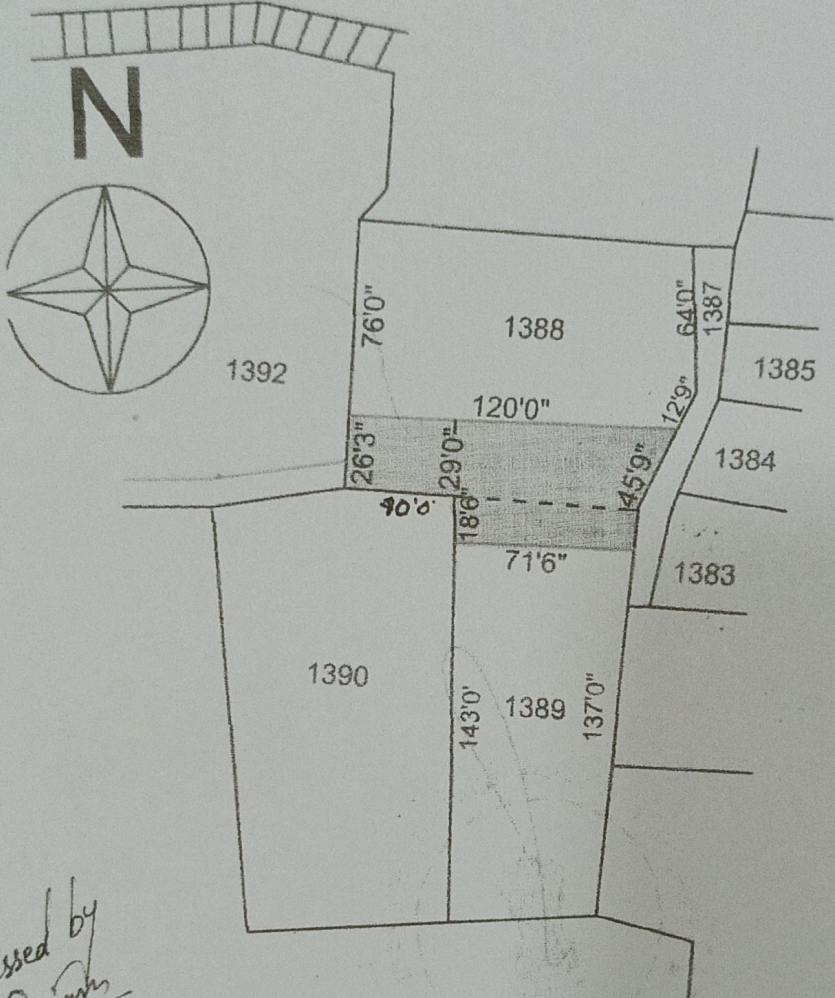

ORIGINAL

LOHARDAGA MUNICIPAL THANA NO 194 THANA & DIST
LOHARDAGA SURVEY PART OF PLOT NO 1388 AND 1389
R.S PLOT NO 1778 AREA 10 DECIMIL 4.5 KARI MORE OR
LESS SHOWN IN RED WASHED

Handwritten text in Devanagari script, possibly a signature or name.