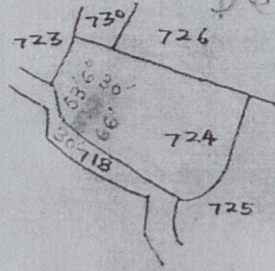

ORIGINAL

VILLAGE - NADIYA
THANA - LUHARDAGA
THANA NO 195
DIST. - RANCHI
SCALE 16" = 1 MILE
SURVEY PART PLOT NO 724
AREA - 04 DES. MORE OR LESS SHOWING
RED WASHE.

S:-

Deed No 2392

Vol 7

Bk - I

Page 172 to

176

Year 1981

1983

Luhardaga

Traced by:-
P. K. S. S.
1/11/81

20.12.82