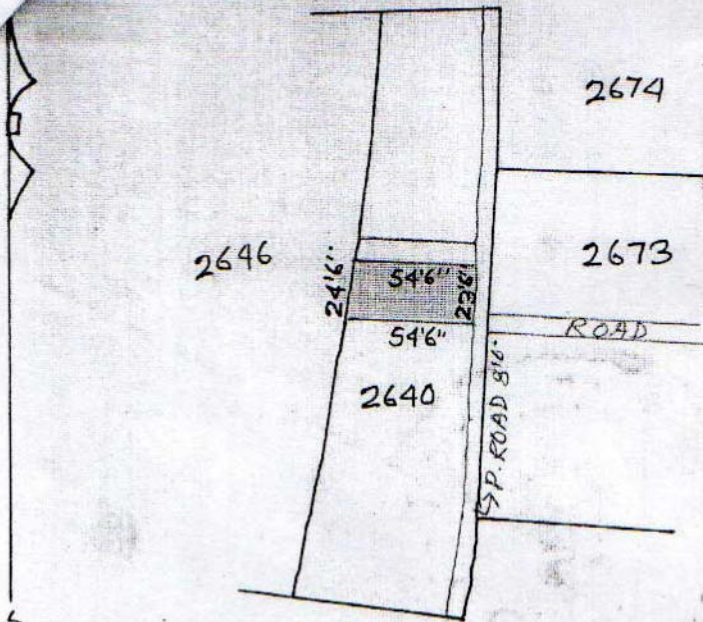

ORIGINAL

NGNI P.S. NO 144 DIST LOHARDAGA
PART OF PLOT NO 2640 AREA 03 DICMIL
OR LESS SHOWN IN RED WASHED
SCALE 64" / MILE

Prepared by
K. Gowtham
An

23/12/12