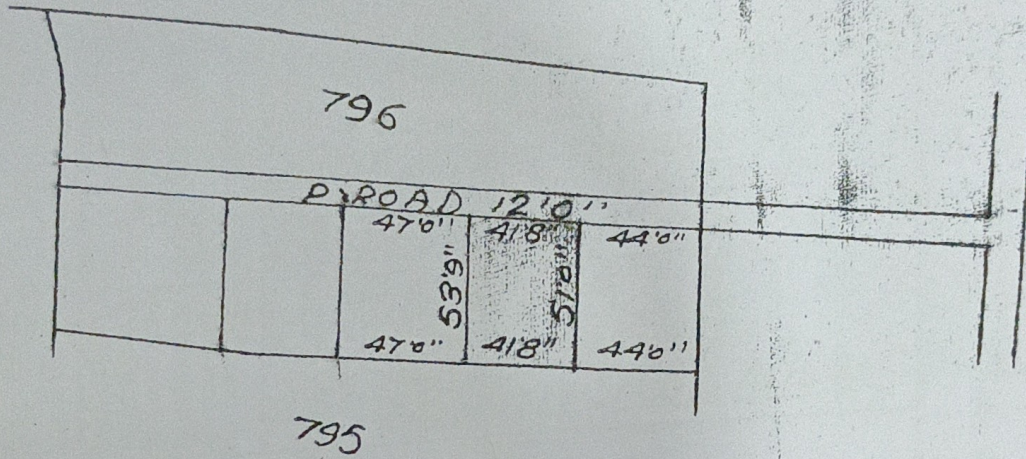

ORIGINAL

CHES SITE FOR AMRIT DEVI MAP OF VILLAGE
BRDAGA THANA NO 194 THANA & DIST LOHARDAGA
SVEY PART OF PLOT NO 796 NEW PLOT NO 461
UNDER MUNICIPAL AREA 05 DECIMAL MORE OR LESS
SHOWN IN RED WASHED SCALE 64"=1MILE