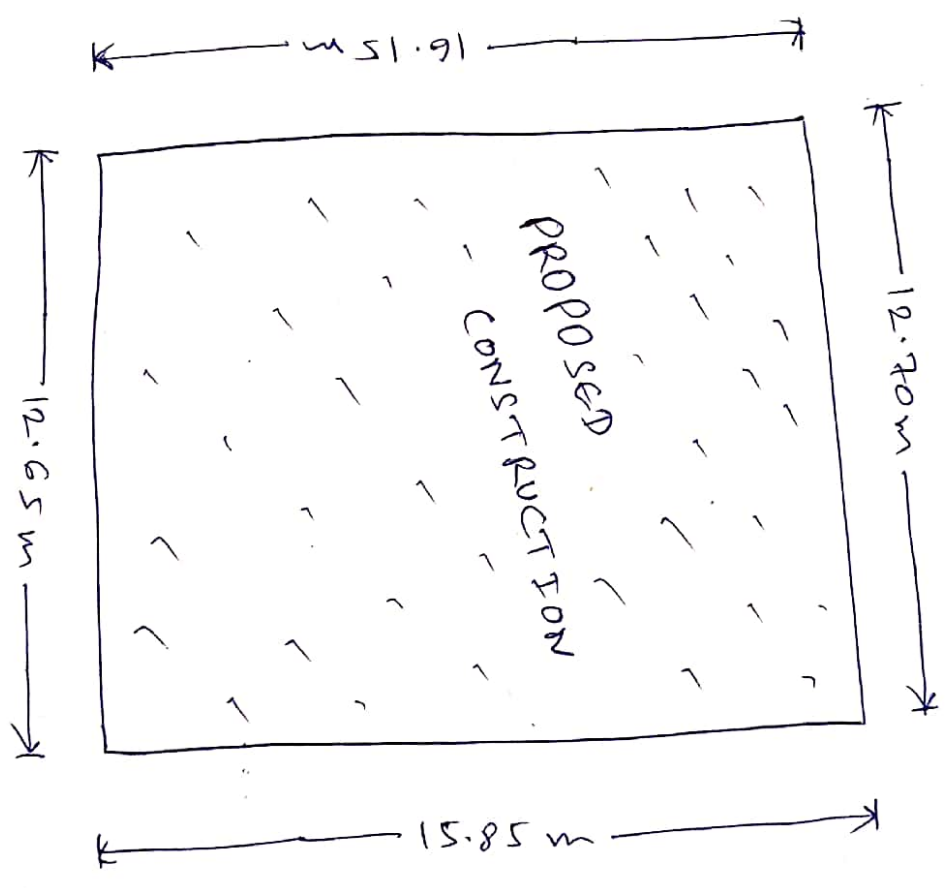

AMRIT KUMARI

SITE SKETCH OF

AMRIT KUMARI

Mishra &  
D.E.

  
Amrit

ROAD = 3.70 m