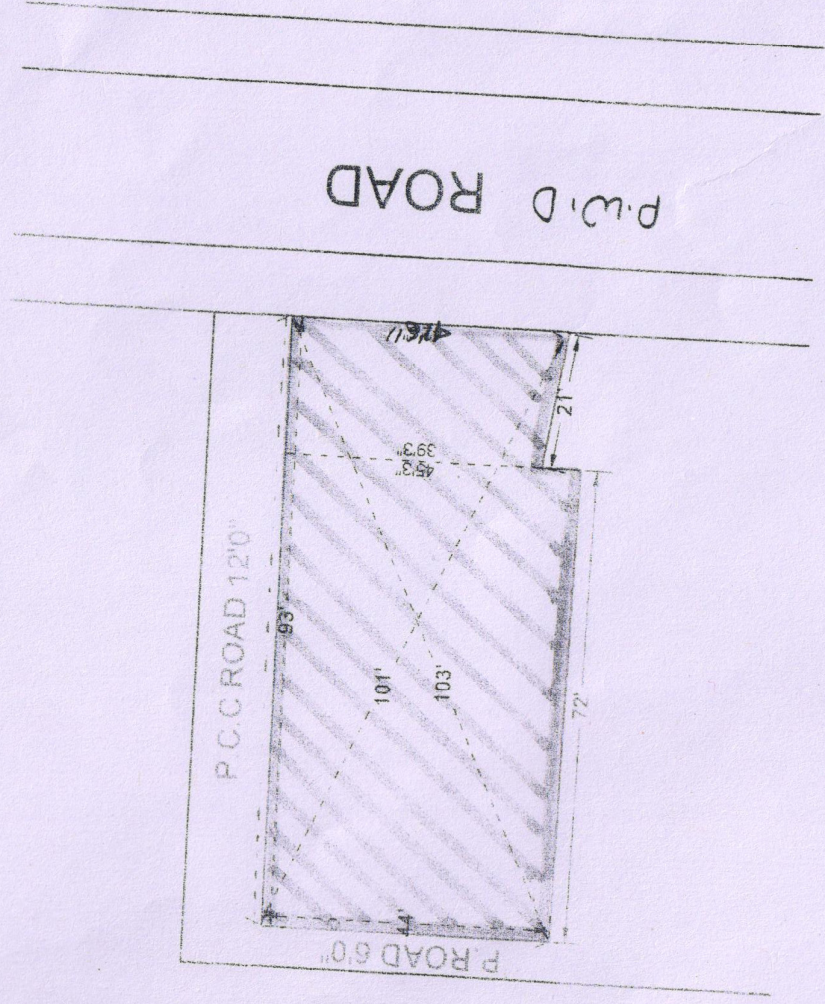

VILLAGE NADIYA THANA NO 195 THANA & DIST LOHARDAGA
SURVEY PART OF PLOT NO 198 AREA 9.34 DECIMIL MORE
OR LESS SHOWN IN RED WASHED

Prepared by
K. D. Singh