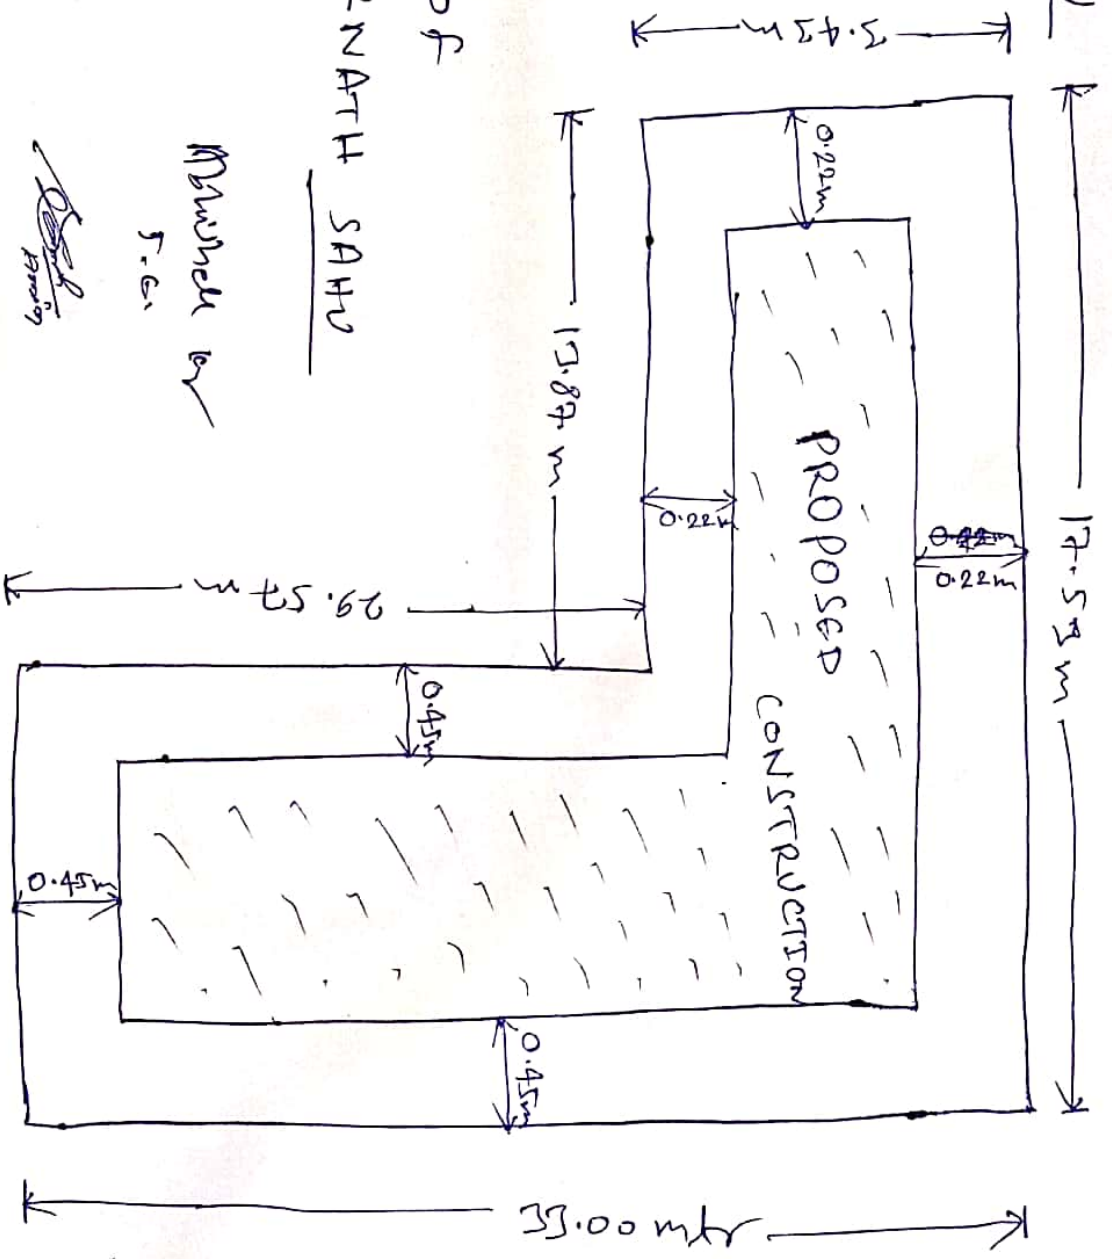

AMARNATH SAHU

SITE SKETCH OF

AMARNATH SAHU

Drawn by
S. G.

[Signature]
Amarnath Sahu

ROAD = 12 m
3.66 m