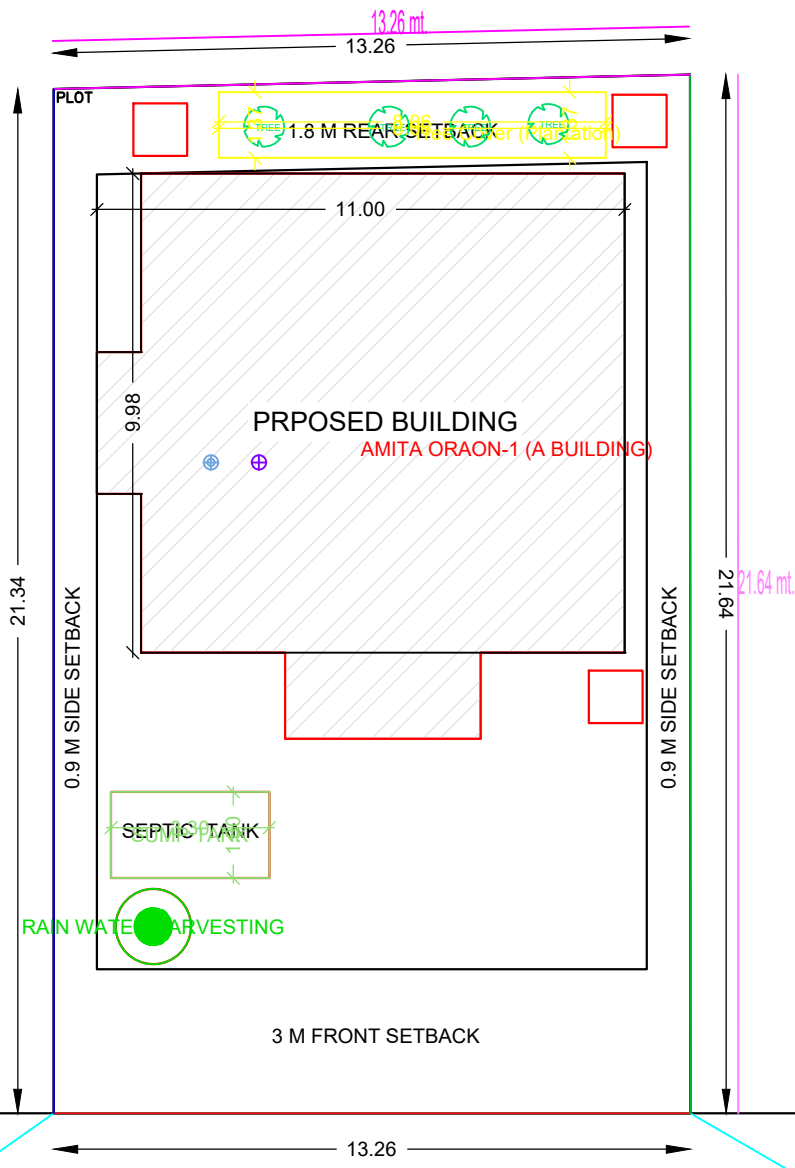

PRODUCED BY AN AUTODESK STUDENT VERSION

PRODUCED BY AN AUTODESK STUDENT VERSION

20' WIDE ROAD

SITE PLAN