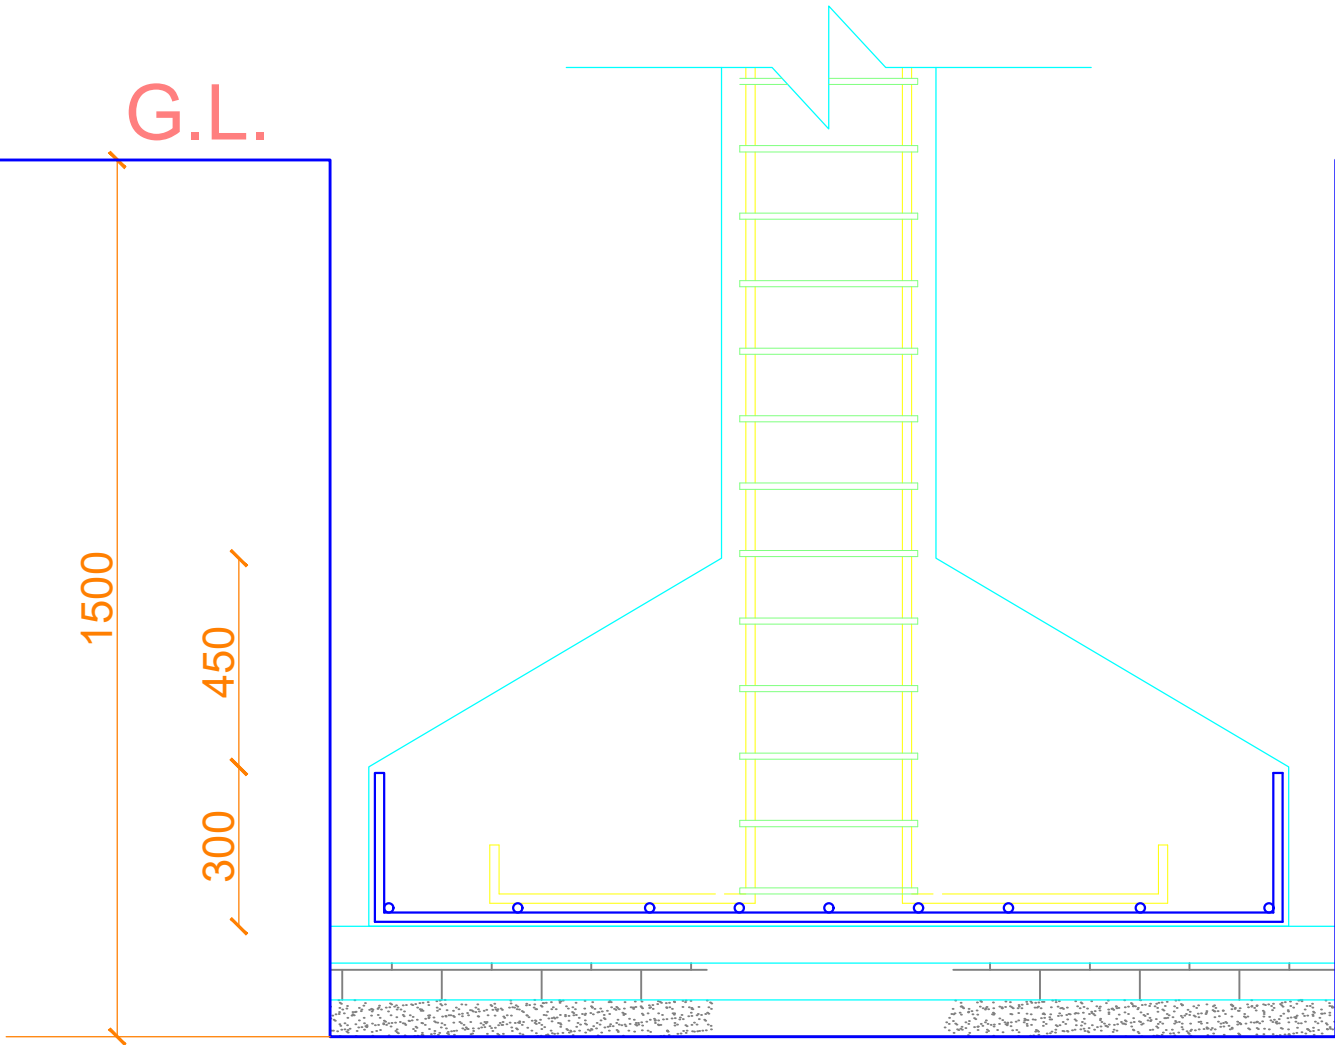

PRODUCED BY AN AUTODESK STUDENT VERSION

PRODUCED BY AN AUTODESK STUDENT VERSION

C1	250x 375	4 X 16Ø 2 X 12Ø	

## COLUMN DETAIL

[SCALE- N.T.S.]

Structure Detail