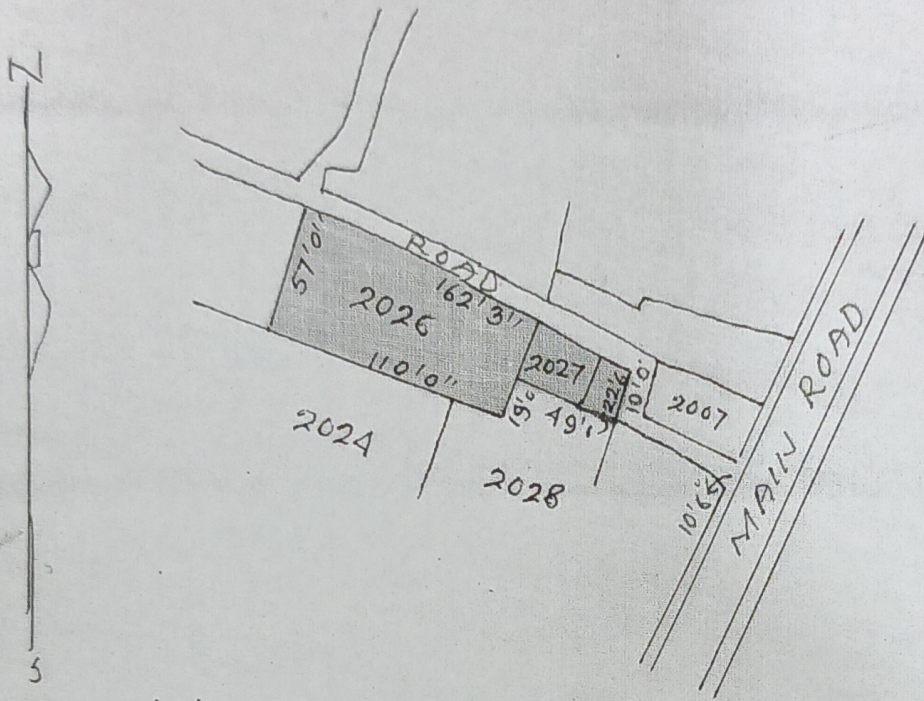

ORIGINAL

MAP OF LOHARDAGA MUNICIPALITY THANA NO  
194 THANA 2 DIST LOHARDAGA SURVEY PLOT  
NO 2026 & 2027 & 2028 AREA - 15.7 DECIMAL  
MORE OR LESS SHOWN IN RED WASHED

SCALE 64" = 1 MILE

Prepared by  
K. Baijram