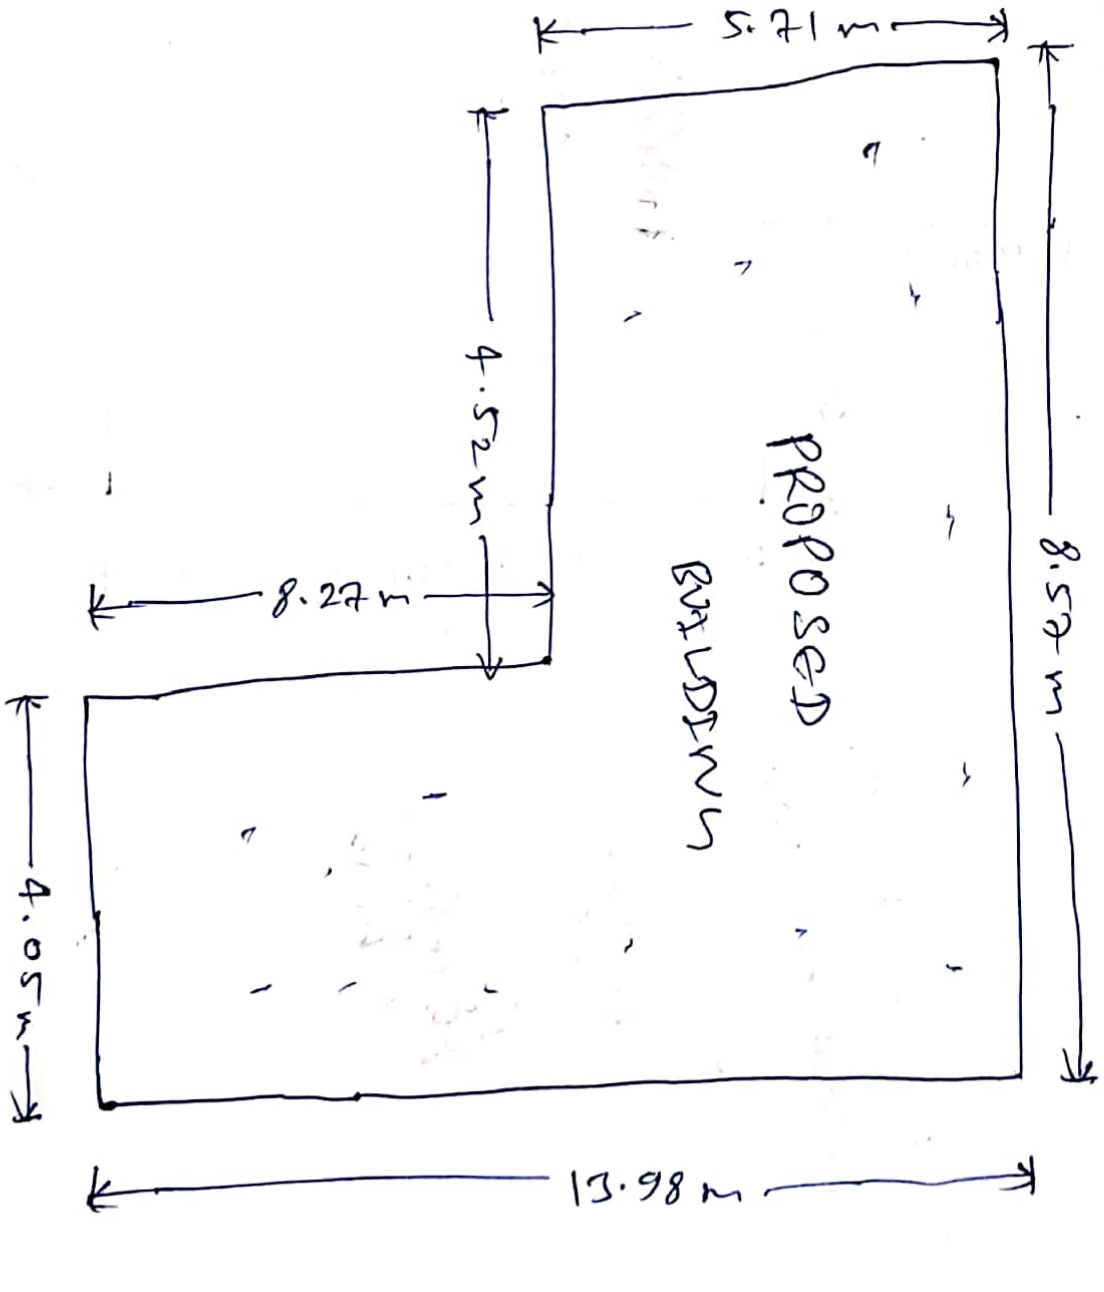

ASHOK KUMAR PODDAR &
PAWAN KUMAR PODDAR

SITE SKETCH of

Ashok Kumar Poddar &
Pawan Kumar Poddar

Mushdar
De

Sharma
Arvira

ROAD = 6.50 m