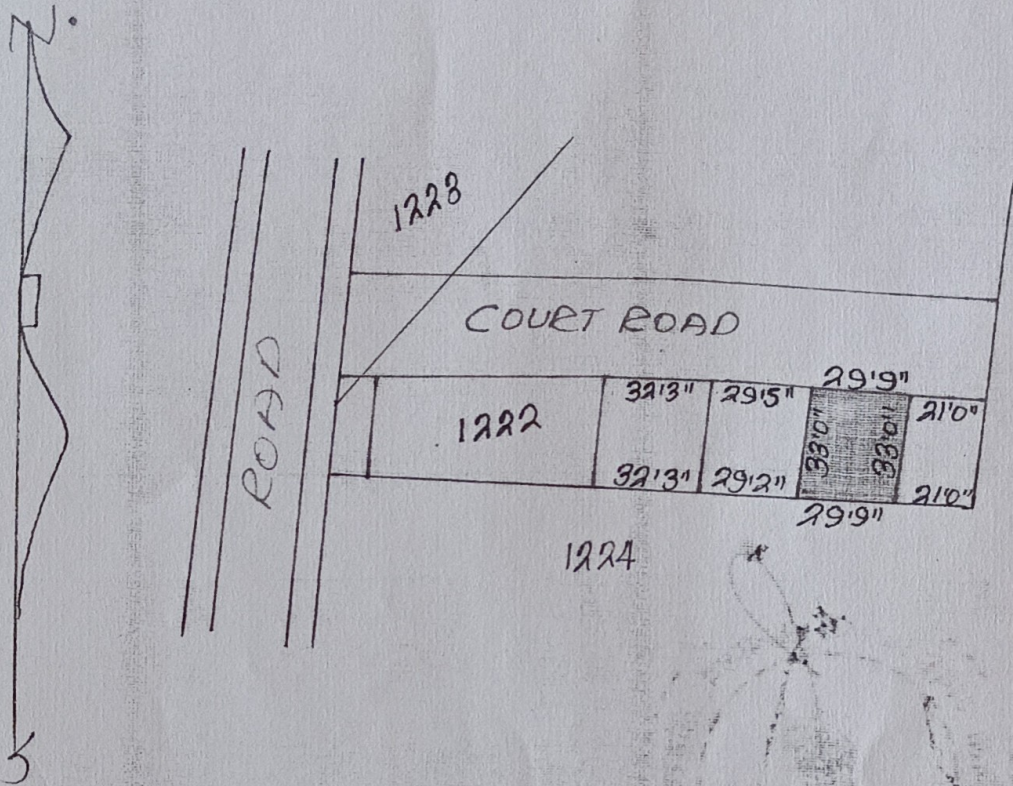

ORIGINAL

@ VILLAGE KUTMU THANA NO 141 THANA & DIST
LOHARDAGA SURVEY PART OF PLOT NO 1222
NEW PLOT NO 973 (UNDER MUNICIPAL) AREA
22½ KARI MORE OR LESS SHOWN IN RED
WASHED SCALE 60' 1 INCH

Traced by
K. Dasgupta