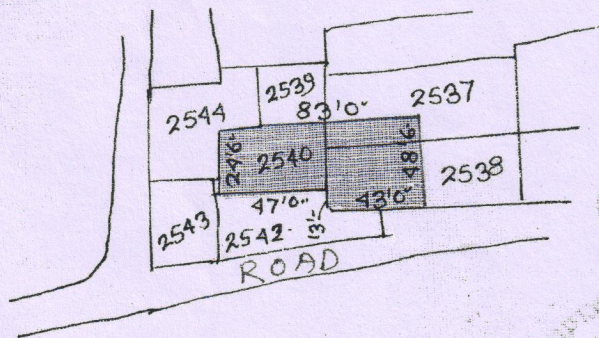

ORIGINAL

S SITE FOR BRINDER KUMAR MAHTO MAP OF VILLAGE
 LAGA THANA NO 194 THANA 2 DIST LOHARDAGA
 PART OF PLOT NO 2250, 2251, M.S. PLOT NO 2536,
 2537, 2538, 2539. AREA 32½ KARI MORE OR LESS SHOWN IN
 WASHED SCALE 64"=1 MILE

M.S.	R.S.	AREA
2536 - 2251	-	1½ KARI
2537 - 2250	-	19 "
2539 -	-	12 "
		<hr/>
		32½ KARI

Traced by
 K. Danijam
 [Signature]

Final
 18/9/13

ORIGINAL

VILLAGE LOHARDAGA THANA NO 194 THANA & DIST
LOHARDAGA SURVEY PART OF PLOT NO 2250, 2249, M.S
PLOT NO 2537, 2538, 2540 AREA 64 KARI MORE OR
LESS SHOWN IN RED WASHED SCALE 64" 1 MILE

M.S.	R.S.	AREA
2537	2250	18 KARI
2538	2249	20 "
2540	2249	26 "
		<hr/> 64 KARI

Witnessed by
K. Danjans
[Signature]

RECORDED
10/12/01
16/12/01

VOID