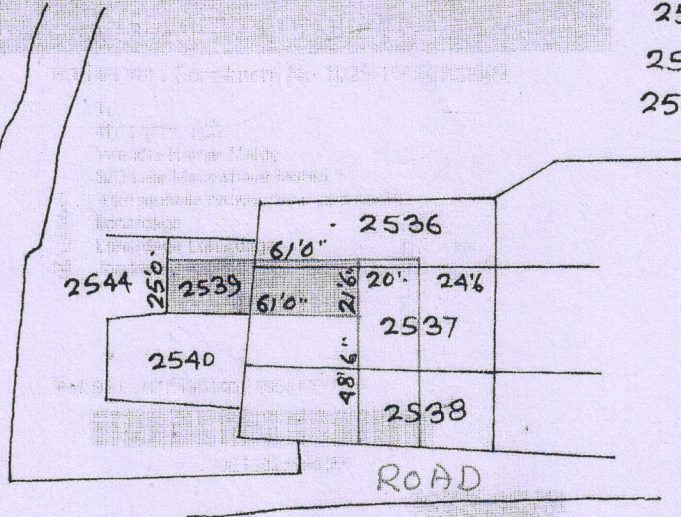

ORIGINAL

S SITE FOR BRINDER KUMAR MAHTO MAP OF VILLAGE
 LAGA THANA NO 194 THANA 2 DIST LOHARDAGA
 PART OF PLOT NO 2250, 2251, M.S. PLOT NO 2536,
 2537, 2538, 2539. AREA 32½ KARI MORE OR LESS SHOWN IN
 WASHED SCALE 64"=1 MILE

M.S.	R.S.	AREA
2536 - 2251	-	1½ KARI
2537 - 2250	-	19 "
2539 -	-	12 "
		<hr/>
		32½ KARI

Traced by
 K. Danijam
 [Signature]

Final
 18/9/13

ORIGINAL

VILLAGE LOHARDAGA THANA NO 194 THANA & DIST
LOHARDAGA SURVEY PART OF PLOT NO 2250, 2249, M.S
PLOT NO 2537, 2538, 2540 AREA 64 KARI MORE OR
LESS SHOWN IN RED WASHED SCALE 64" 1 MILE

M.S.	R.S.	AREA
2537	2250	18 KARI
2538	2249	20 "
2540	2249	26 "
		<hr/> 64 KARI

Witnessed by
K. Danjans
[Signature]

RECORDED
10/12/01
16/12/01

VOID