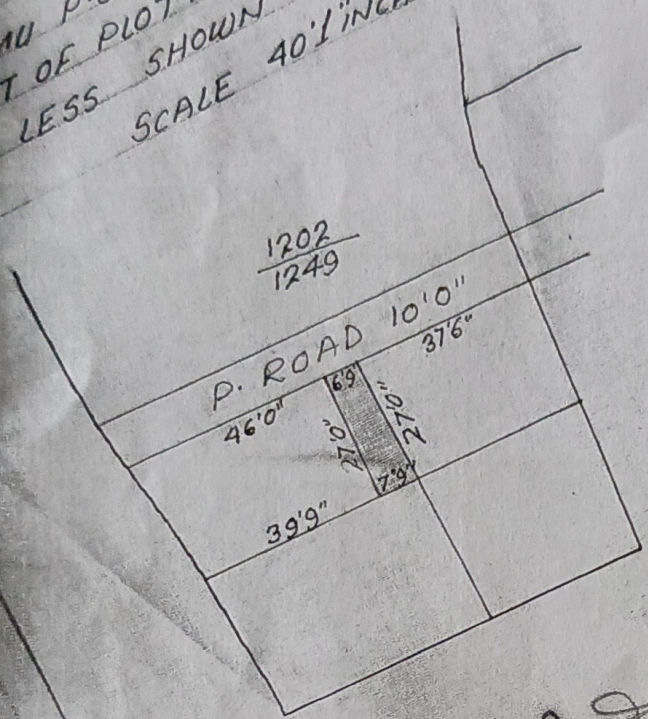

ORIGINAL  
KUTMU P.S. NO 141 DIST LOHARDAGA  
PART OF PLOT NO <sup>1202</sup>1249 AREA 4 1/2 KARI  
OR LESS SHOWN IN RED  
SCALE 40' INCH

Prepared by  
*K. Raju*  
21/07/2019