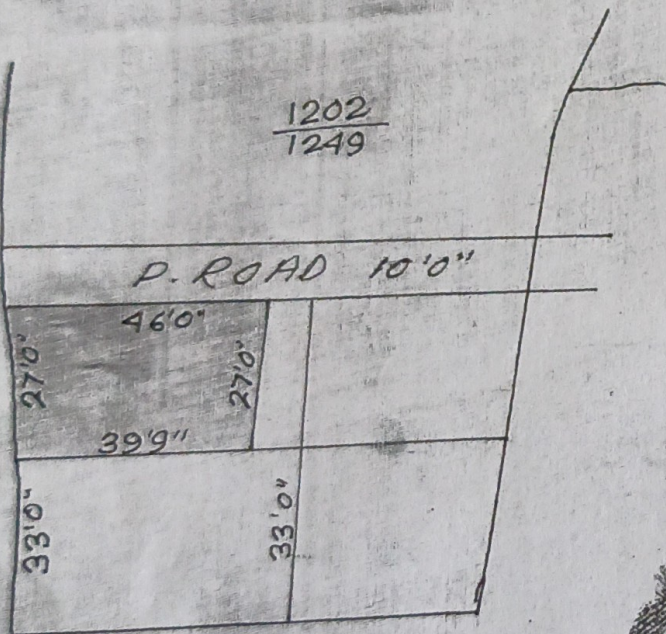

ORIGINAL

UTMU P.S. NO 141 DIST LOHARDAGA  
PART OF PLOT NO <sup>1202</sup>/<sub>1249</sub> AREA 26 1/2 KARI  
OR LESS SHOWN IN RED WASHED  
SCALE 40' 1" INCH

S

Witnessed by  
K. Rajan  
[Signature]

ಮಾಲೀಕರ ಹೆಸರು  
ಎನ್. ಶಿವಶಂಕರ  
811102