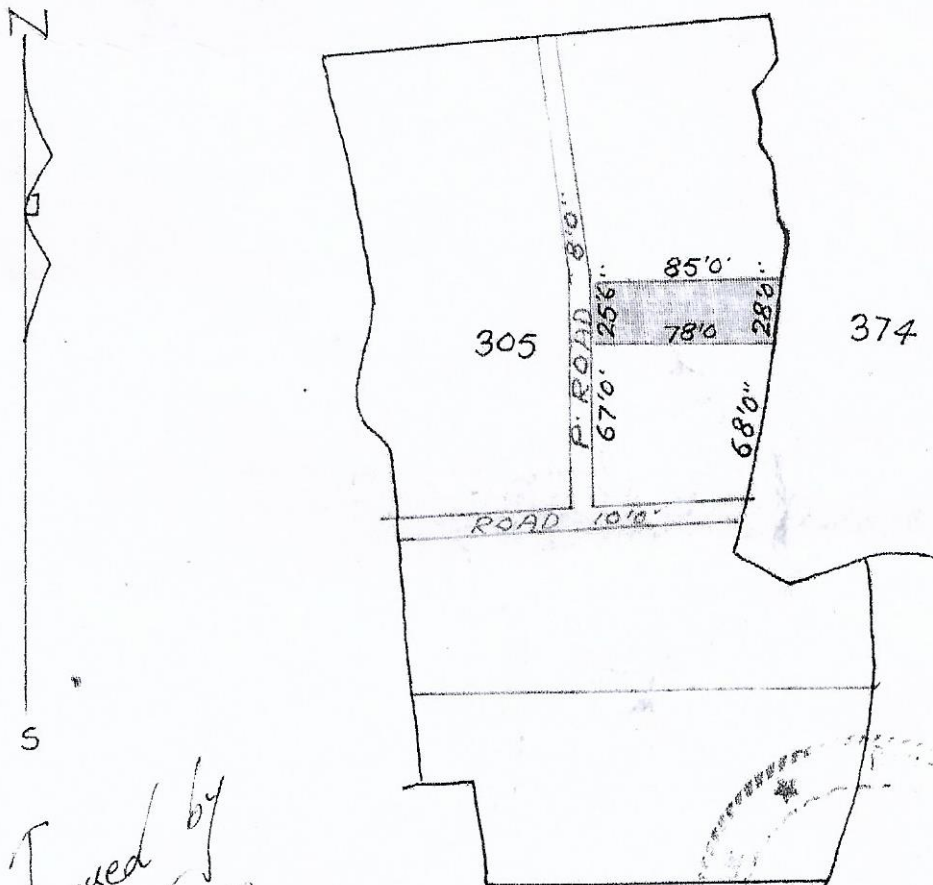

ORIGINAL

PURCHES SITE FOR WAMDEV NARAYAN LAL MAP OF  
VILLAGE NADIYA THANA NO 195 THANA & DIST.  
LOHARDAGA SURVEY PART OF PLOT NO 305. AREA  
05 DECIMAL MORE OR LESS SHOWN IN RED.  
WASHED SCALE 64"=1 MILE