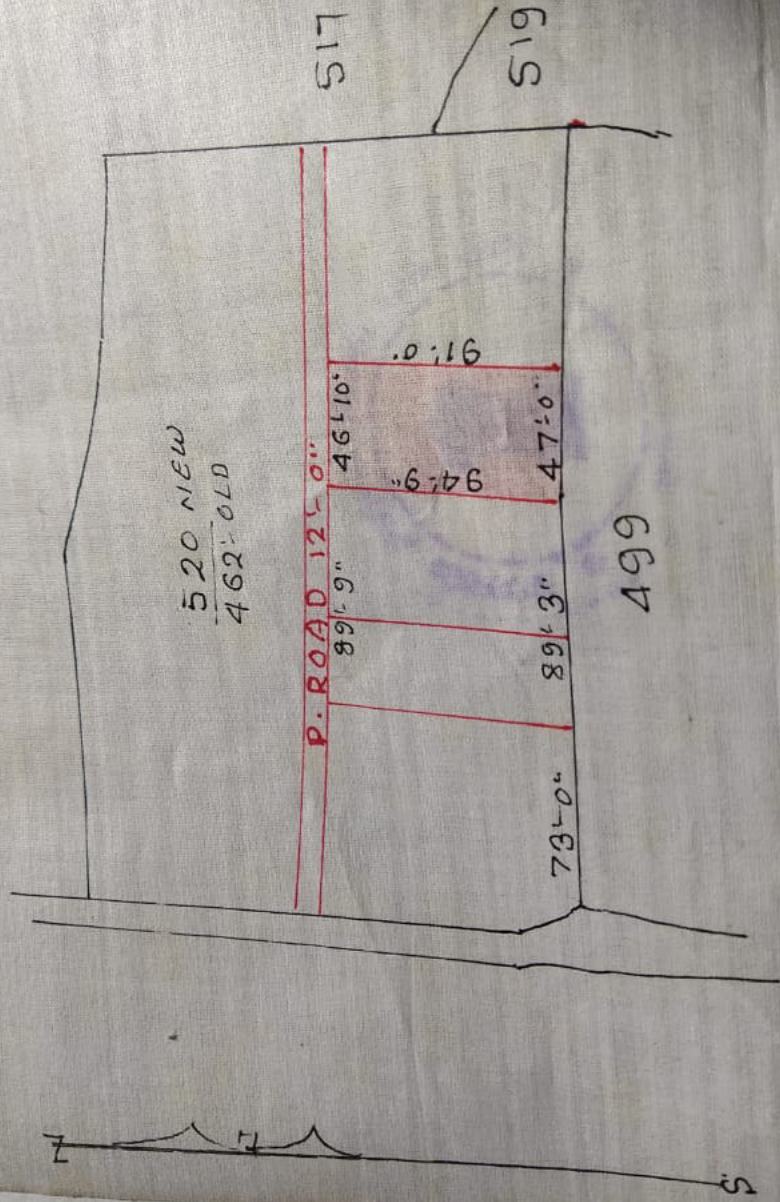

ORIGINAL
 MAP OF VILLAGE JURIYA THANA NO. 197 THANA B
 DIST LOHARDAGA SURVEY PART OF PLOT NO. 520
 OLD PLOT NO. 462 AREA 10 DECIMAL MORE OR
 LESS SHOWN IN RED WASHED SCALE 64" = 1 MILE

Prepared by
 Muddim
 Prasad