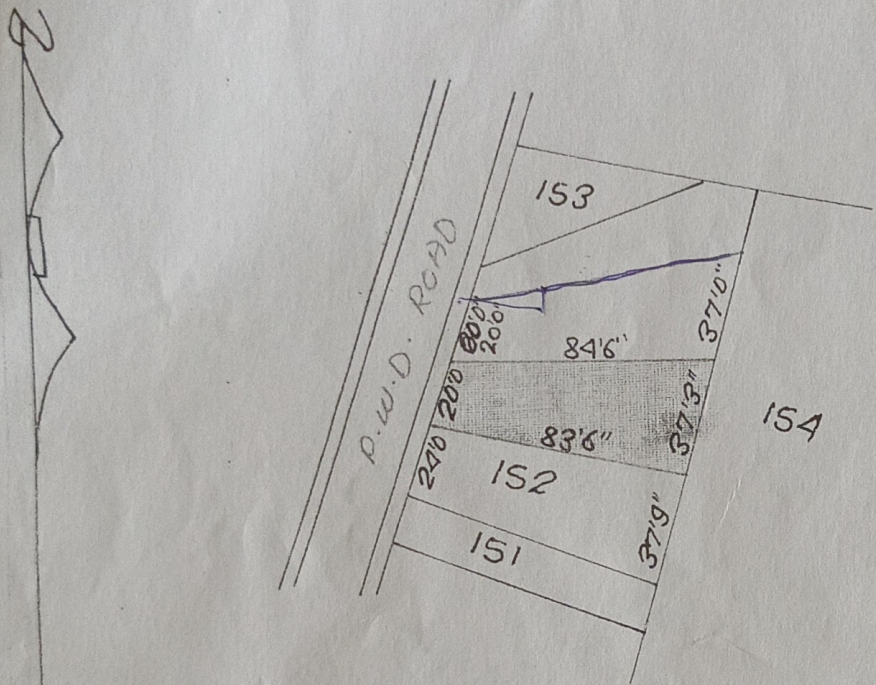

ORIGINAL

PURCHASE SITE FOR KAMLA DEVI MAP OF LOHARDAGA
MUNICIPALITY THANA NO 194 THANA & DIST LOHARDAGA
SURVEY PART OF PLOT NO 152 AREA 05 1/2 DECIMAL
MORE OR LESS SHOWN IN RED WASHED SCALE 60' 1" INCH